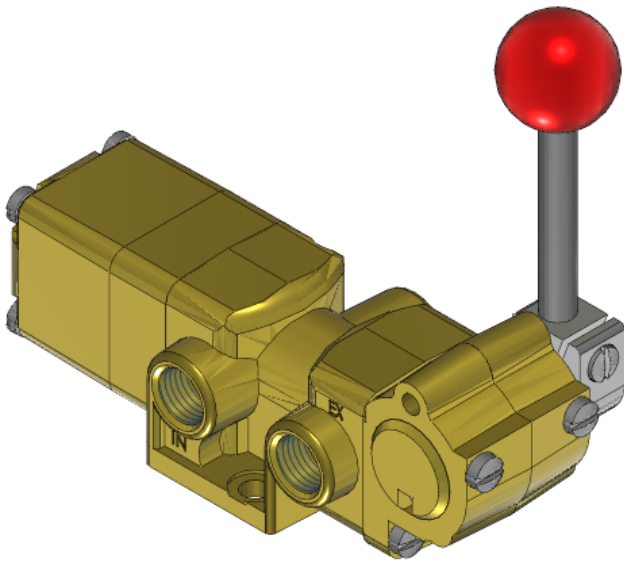

22 Spring Valley Rd.
Paramus, NJ 07652
(201) 843-2400
sales@versa-valves.com

Valve, 3-Way, Brass

VBH-3303

Specifications

Actuation	Hand Lever-Offset Spring Center
Function	3-way, 3-pos, Blocked Center
Port Size	Body Ported, 1/4" NPT
Valve Pressure Range (PSI)	VAC-200 psi
Valve Pressure Range (BAR)	VAC-13.8 bar
Primary Flow	1.8 Cv
Media	Air - Inert Gas, Natural Gas
Temperature Range (F)	5°F to 200°F
Temperature Range (C)	-15°C to 93°C
Body & Internal Parts	Brass
Weight	2,540000