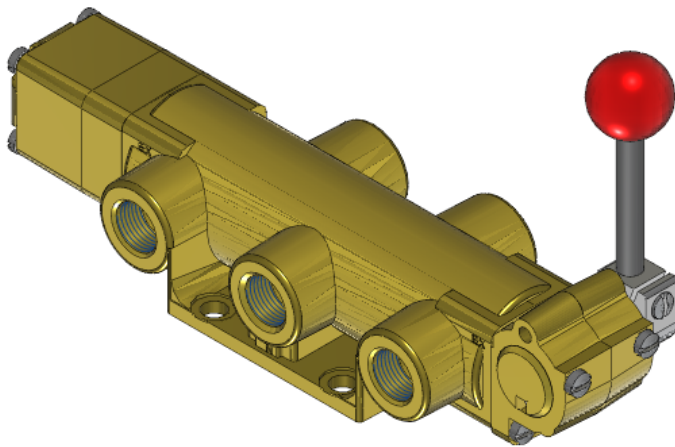

22 Spring Valley Rd.
Paramus, NJ 07652
(201) 843-2400
sales@versa-valves.com

Valve, 4-Way, Brass

VBH-4404

Specifications

Actuation	Hand Lever-Offset Spring Center
Function	4-way, 3-pos, Cylinder ports open to exhaust
Port Size	Body Ported, 3/8" NPT
Valve Pressure Range (PSI)	VAC-200 psi
Valve Pressure Range (BAR)	VAC-13.8 bar
Primary Flow	3.4 Cv
Media	Air - Inert Gas, Natural Gas
Temperature Range (F)	5°F to 200°F
Temperature Range (C)	-15°C to 93°C
Body & Internal Parts	Brass
Weight	5.340000