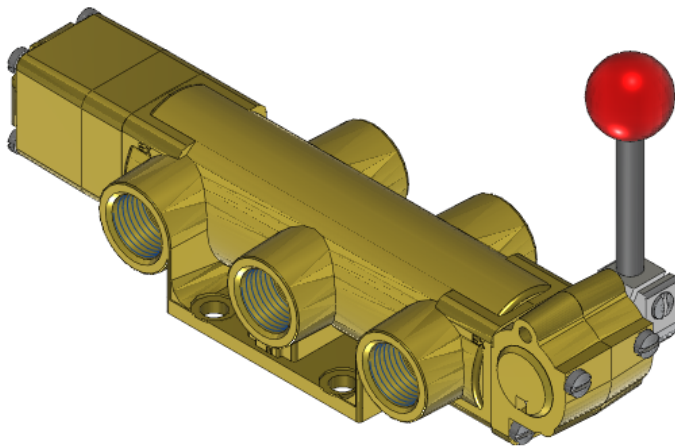

# Valve, 4-Way, Brass

## VBH-4503

## Specifications

---

Actuation	Hand Lever-Offset   Spring Center
Function	4-way, 3-pos, Blocked Center
Port Size	Body Ported, 1/2" NPT
Valve Pressure Range (PSI)	VAC-200 psi
Valve Pressure Range (BAR)	VAC-13.8 bar
Primary Flow	4.0 Cv
Media	Air - Inert Gas, Natural Gas
Temperature Range (F)	5°F to 200°F
Temperature Range (C)	-15°C to 93°C
Body & Internal Parts	Brass
Weight	5.170000