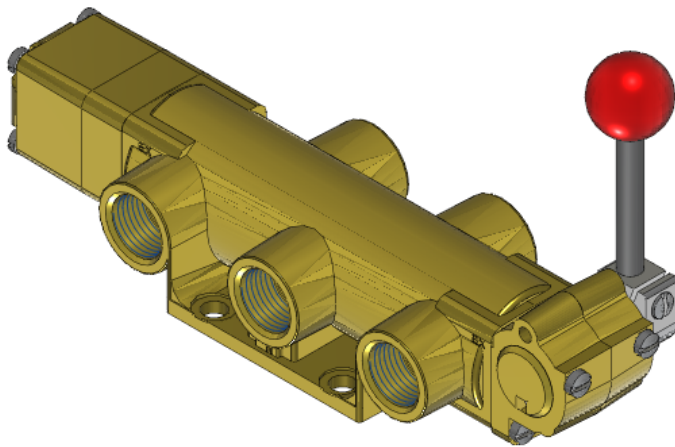

22 Spring Valley Rd.
Paramus, NJ 07652
(201) 843-2400
sales@versa-valves.com

Valve, 4-Way, Brass

VBH-4504

Specifications

Actuation	Hand Lever-Offset Spring Center
Function	4-way, 3-pos, Cylinder ports open to exhaust
Port Size	Body Ported, 1/2" NPT
Valve Pressure Range (PSI)	VAC-200 psi
Valve Pressure Range (BAR)	VAC-13.8 bar
Primary Flow	4.0 Cv
Media	Air - Inert Gas, Natural Gas
Temperature Range (F)	5°F to 200°F
Temperature Range (C)	-15°C to 93°C
Body & Internal Parts	Brass
Weight	5.140000