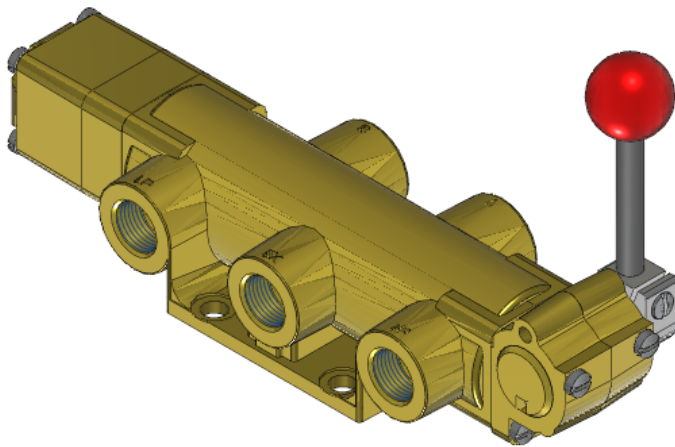

# Valve, 5-Way, Brass

## VBH-5404

## Specifications

---

Actuation	Hand Lever-Offset   Spring Center
Function	Dual Pressure 4-way, 3-pos, Open Ctr [5-way]
Port Size	Body Ported, 3/8" NPT
Valve Pressure Range (PSI)	VAC-200 psi
Valve Pressure Range (BAR)	VAC-13.8 bar
Primary Flow	3.4 Cv
Media	Air - Inert Gas, Natural Gas
Temperature Range (F)	5°F to 200°F
Temperature Range (C)	-15°C to 93°C
Body & Internal Parts	Brass
Weight	5.320000