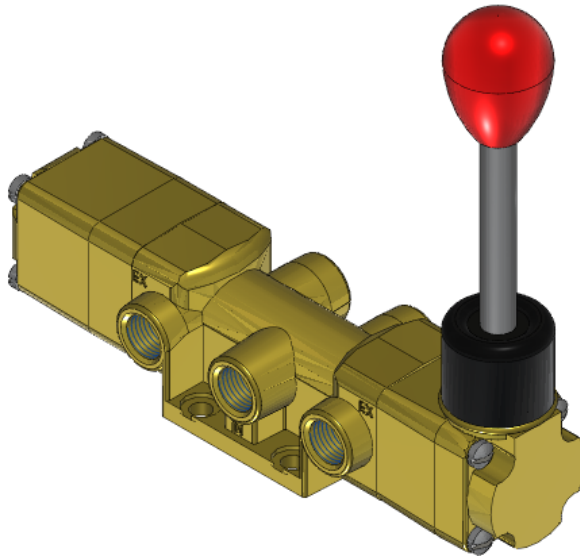

22 Spring Valley Rd.
Paramus, NJ 07652
(201) 843-2400
sales@versa-valves.com

Valve, 3-Way, Brass

VBL-3403

Specifications

Actuation	Hand Lever-Centerline Spring Center
Function	3-way, 3-pos, Blocked Center
Port Size	Body Ported, 3/8" NPT
Valve Pressure Range (PSI)	VAC-200 psi
Valve Pressure Range (BAR)	VAC-13.8 bar
Primary Flow	3.4 Cv
Media	Air - Inert Gas, Natural Gas
Temperature Range (F)	5°F to 200°F
Temperature Range (C)	-15°C to 93°C
Body & Internal Parts	Brass
Weight	4.320000