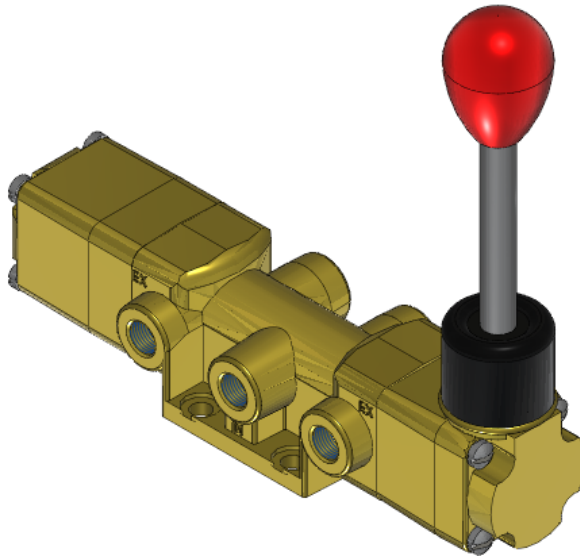

22 Spring Valley Rd.
Paramus, NJ 07652
(201) 843-2400
sales@versa-valves.com

Valve, 4-Way, Brass

VBL-4204

Specifications

Actuation	Hand Lever-Centerline Spring Center
Function	4-way, 3-pos, Cylinder ports open to exhaust
Port Size	Body Ported, 1/8" NPT
Valve Pressure Range (PSI)	VAC-200 psi
Valve Pressure Range (BAR)	VAC-13.8 bar
Primary Flow	1.4 Cv
Media	Air - Inert Gas, Natural Gas
Temperature Range (F)	5°F to 200°F
Temperature Range (C)	-15°C to 93°C
Body & Internal Parts	Brass
Weight	3.440000