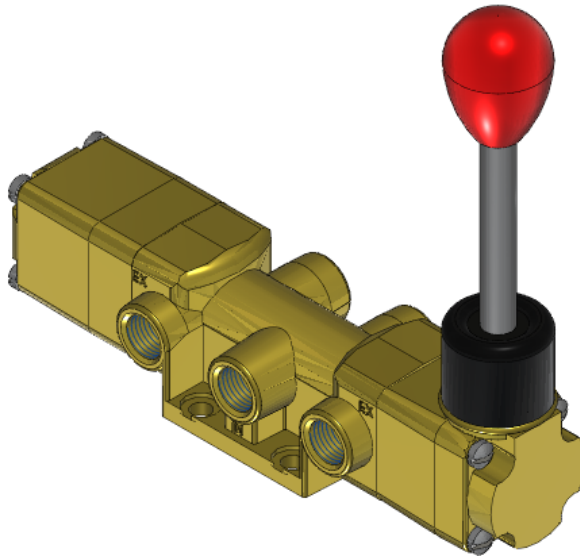

22 Spring Valley Rd.
Paramus, NJ 07652
(201) 843-2400
sales@versa-valves.com

Valve, 4-Way, Brass

VBL-4303

Specifications

Actuation	Hand Lever-Centerline Spring Center
Function	4-way, 3-pos, Blocked Center
Port Size	Body Ported, 1/4" NPT
Valve Pressure Range (PSI)	VAC-200 psi
Valve Pressure Range (BAR)	VAC-13.8 bar
Primary Flow	1.8 Cv
Media	Air - Inert Gas, Natural Gas
Temperature Range (F)	5°F to 200°F
Temperature Range (C)	-15°C to 93°C
Body & Internal Parts	Brass
Weight	3.370000