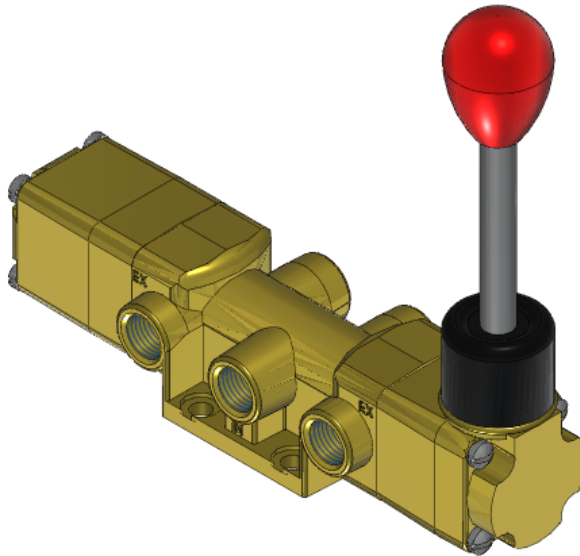

22 Spring Valley Rd.
Paramus, NJ 07652
(201) 843-2400
sales@versa-valves.com

Valve, 4-Way, Brass

VBL-4304-2B

Description

Versa V Series Directional Control Valve

The VERSA 1/4" brass V Series valves are suited for nearly all pneumatic directional control applications. The V Series is designed for trouble-

free performance even in the harshest environments. The integrity of design makes them adaptable to a maximum number of applications with a minimum number of components. This is possible through the modular approach to valve construction, which allows valve bodies and actuating devices to be interchanged end for end and valve for a valve in many cases. The modular approach to this valve design makes thousands of valve variations possible, allowing the customer to "build" his valve to fit his unique specifications.

Product Features

- Constructed of forged brass for long-lasting, corrosion-resistant strength. Functions without fail when exposed to mud, water, salt, grime, oils and chemicals
- Buna-N/nitrile rubber o-ring seals perform reliably with oil, fuel, and other chemicals over broad temperature range

100% Leak Tested • 10-Year Warranty

Specifications

Actuation	Hand Lever-Centerline Spring Center
Function	4-way, 3-pos, Cylinder ports open to exhaust
Port Size	Body Ported, 1/4" G Threads
Valve Pressure Range (PSI)	VAC-200 psi
Valve Pressure Range (BAR)	VAC-13.8 bar
Primary Flow	1.8 Cv
Media	Air - Inert Gas, Natural Gas
Temperature Range (F)	5°F to 200°F
Temperature Range (C)	-15°C to 93°C
Body & Internal Parts	Brass
Weight	3.340000