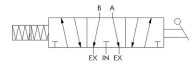

Description

Versa V Series Directional Control Valve

The VERSA 1/4" brass V Series valves are suited for nearly all pneumatic directional control applications. The V Series is designed for trouble-