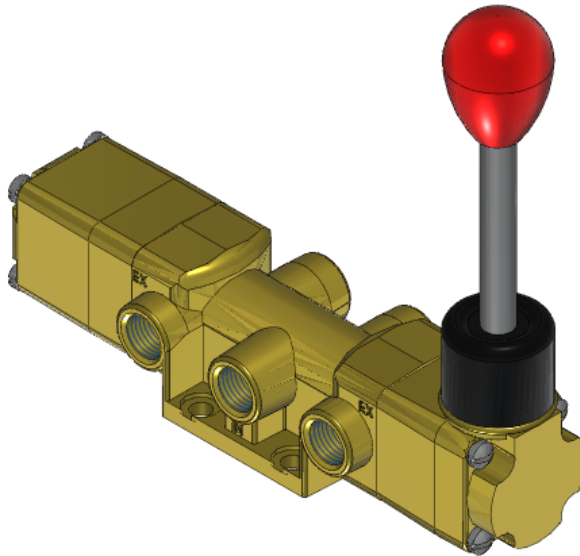

22 Spring Valley Rd.
Paramus, NJ 07652
(201) 843-2400
sales@versa-valves.com

Valve, 4-Way, Brass

VBL-4304-NGS

Specifications

Actuation	Hand Lever-Centerline Spring Center
Function	4-way, 3-pos, Cylinder ports open to exhaust
Port Size	Body Ported, 1/4" NPT
Valve Pressure Range (PSI)	VAC-200 psi
Valve Pressure Range (BAR)	VAC-13.8 bar
Primary Flow	1.8 Cv
Media	Air - Inert Gas, Natural Gas
Temperature Range (F)	5°F to 300°F
Temperature Range (C)	-15°C to 149°C
Body & Internal Parts	Brass
Weight	3.370000