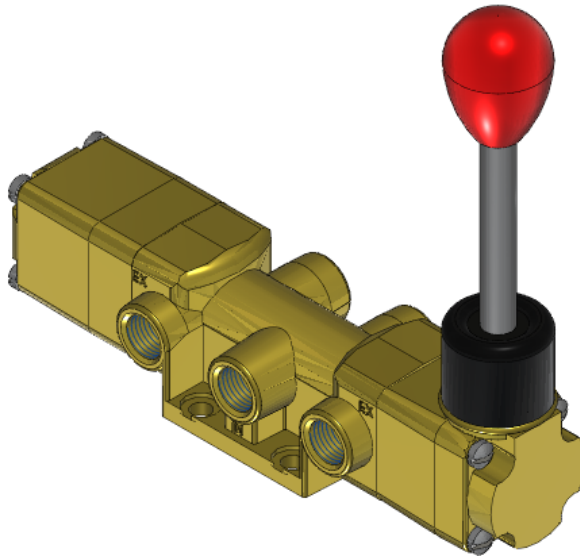

22 Spring Valley Rd.
Paramus, NJ 07652
(201) 843-2400
sales@versa-valves.com

Valve, 4-Way, Brass

VBL-4304

Specifications

Actuation	Hand Lever-Centerline Spring Center
Function	4-way, 3-pos, Cylinder ports open to exhaust
Port Size	Body Ported, 1/4" NPT
Valve Pressure Range (PSI)	VAC-200 psi
Valve Pressure Range (BAR)	VAC-13.8 bar
Primary Flow	1.8 Cv
Media	Air - Inert Gas, Natural Gas
Temperature Range (F)	5°F to 200°F
Temperature Range (C)	-15°C to 93°C
Body & Internal Parts	Brass
Weight	3.360000