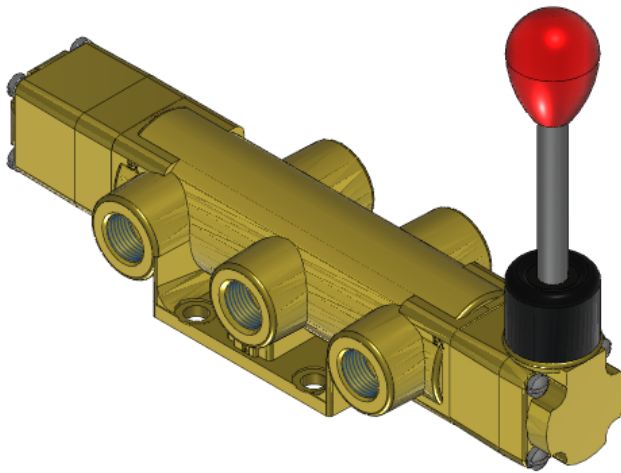

22 Spring Valley Rd.
Paramus, NJ 07652
(201) 843-2400
sales@versa-valves.com

Valve, 4-Way, Brass

VBL-4404

Specifications

Actuation	Hand Lever-Centerline Spring Center
Function	4-way, 3-pos, Cylinder ports open to exhaust
Port Size	Body Ported, 3/8" NPT
Valve Pressure Range (PSI)	VAC-200 psi
Valve Pressure Range (BAR)	VAC-13.8 bar
Primary Flow	3.4 Cv
Media	Air - Inert Gas, Natural Gas
Temperature Range (F)	5°F to 200°F
Temperature Range (C)	-15°C to 93°C
Body & Internal Parts	Brass
Weight	5.610000