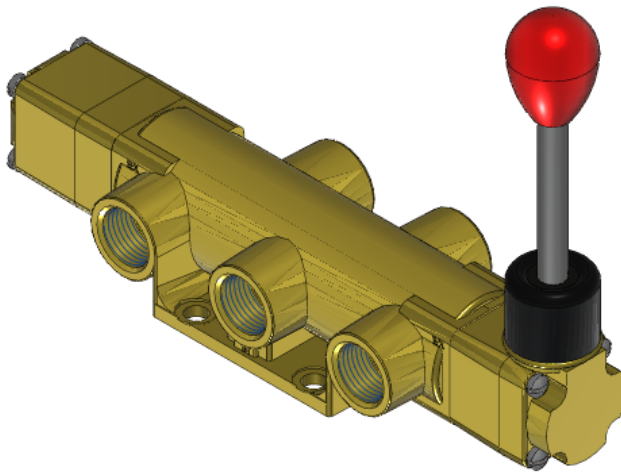

22 Spring Valley Rd.
Paramus, NJ 07652
(201) 843-2400
sales@versa-valves.com

Valve, 4-Way, Brass

VBL-4503-155

Specifications

Actuation	Hand Lever-Centerline Spring Center
Function	4-way, 3-pos, Blocked Center
Port Size	Body Ported, 1/2" NPT
Valve Pressure Range (PSI)	VAC-200 psi
Valve Pressure Range (BAR)	VAC-13.8 bar
Primary Flow	4.0 Cv
Media	Air - Inert Gas, Natural Gas
Temperature Range (F)	5°F to 300°F
Temperature Range (C)	-15°C to 149°C
Body & Internal Parts	Brass
Weight	5.450000