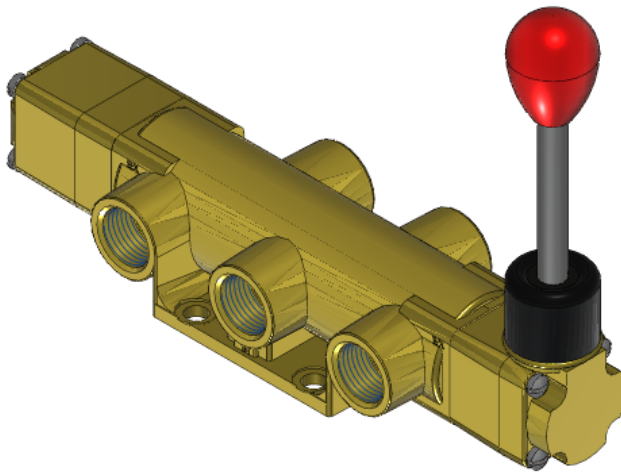

22 Spring Valley Rd.
Paramus, NJ 07652
(201) 843-2400
sales@versa-valves.com

Valve, 4-Way, Brass

VBL-4503

Specifications

Actuation	Hand Lever-Centerline Spring Center
Function	4-way, 3-pos, Blocked Center
Port Size	Body Ported, 1/2" NPT
Valve Pressure Range (PSI)	VAC-200 psi
Valve Pressure Range (BAR)	VAC-13.8 bar
Primary Flow	4.0 Cv
Media	Air - Inert Gas, Natural Gas
Temperature Range (F)	5°F to 200°F
Temperature Range (C)	-15°C to 93°C
Body & Internal Parts	Brass
Weight	5.430000