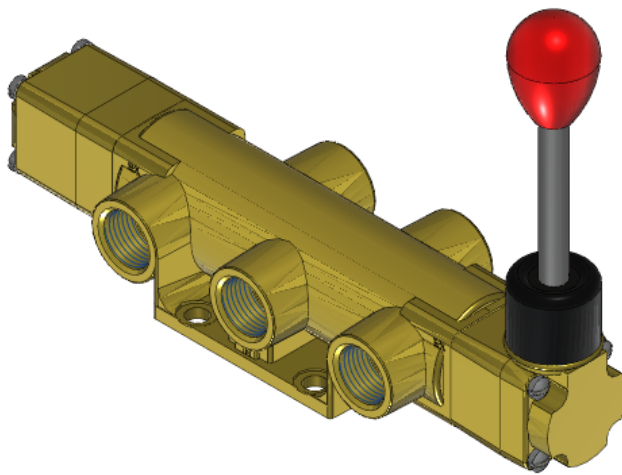

22 Spring Valley Rd.
Paramus, NJ 07652
(201) 843-2400
sales@versa-valves.com

Valve, 4-Way, Brass

VBL-4504-2B

Description

Versa V Series Directional Control Valve

The VERSA 1/2" brass V Series valves are suited for nearly all pneumatic directional control applications. The V Series is designed for trouble-

free performance even in the harshest environments. The integrity of design makes them adaptable to a maximum number of applications with a minimum number of components. This is possible through the modular approach to valve construction, which allows valve bodies and actuating devices to be interchanged end for end and valve for a valve in many cases. The modular approach to this valve design makes thousands of valve variations possible, allowing the customer to "build" his valve to fit his unique specifications.

Product Features

- Constructed of forged brass for long-lasting, corrosion-resistant strength. Functions without fail when exposed to mud, water, salt, grime, oils and chemicals
- Buna-N/nitrile rubber o-ring seals perform reliably with oil, fuel, and other chemicals over broad temperature range

100% Leak Tested • 10-Year Warranty

Specifications

Actuation	Hand Lever-Centerline Spring Center
Function	4-way, 3-pos, Cylinder ports open to exhaust
Port Size	Body Ported, 1/2" G Threads
Valve Pressure Range (PSI)	VAC-200 psi
Valve Pressure Range (BAR)	VAC-13.8 bar
Primary Flow	4.0 Cv
Media	Air - Inert Gas, Natural Gas
Temperature Range (F)	5°F to 200°F
Temperature Range (C)	-15°C to 93°C
Body & Internal Parts	Brass
Weight	5.690000