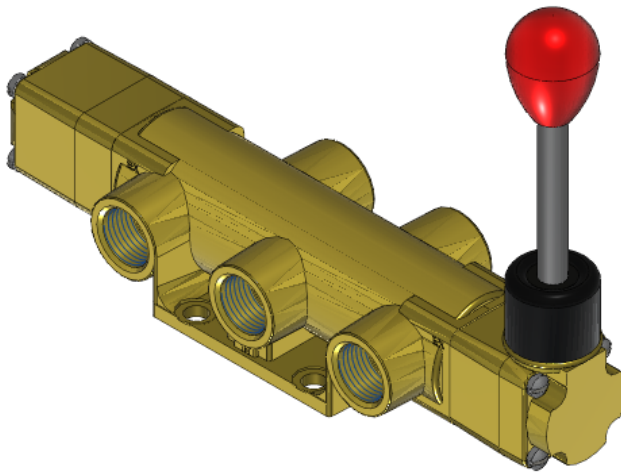

22 Spring Valley Rd.
Paramus, NJ 07652
(201) 843-2400
sales@versa-valves.com

Valve, 4-Way, Brass

VBL-4504-NGS

Specifications

Actuation	Hand Lever-Centerline Spring Center
Function	4-way, 3-pos, Cylinder ports open to exhaust
Port Size	Body Ported, 1/2" NPT
Valve Pressure Range (PSI)	VAC-200 psi
Valve Pressure Range (BAR)	VAC-13.8 bar
Primary Flow	4.0 Cv
Media	Air - Inert Gas, Natural Gas
Temperature Range (F)	5°F to 300°F
Temperature Range (C)	-15°C to 149°C
Body & Internal Parts	Brass
Weight	5.420000