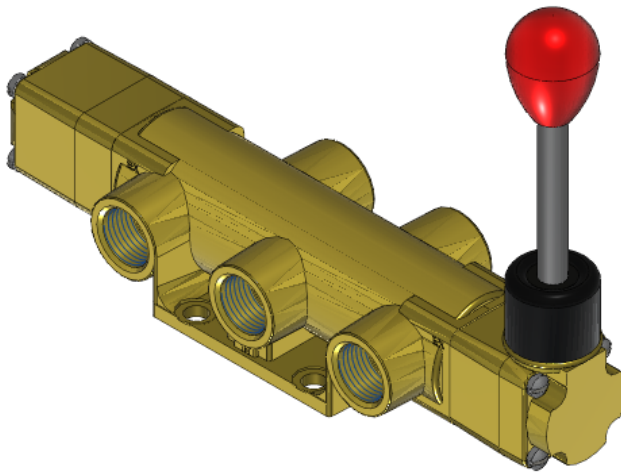

22 Spring Valley Rd.
Paramus, NJ 07652
(201) 843-2400
sales@versa-valves.com

Valve, 4-Way, Brass

VBL-4504

Specifications

Actuation	Hand Lever-Centerline Spring Center
Function	4-way, 3-pos, Cylinder ports open to exhaust
Port Size	Body Ported, 1/2" NPT
Valve Pressure Range (PSI)	VAC-200 psi
Valve Pressure Range (BAR)	VAC-13.8 bar
Primary Flow	4.0 Cv
Media	Air - Inert Gas, Natural Gas
Temperature Range (F)	5°F to 200°F
Temperature Range (C)	-15°C to 93°C
Body & Internal Parts	Brass
Weight	5.410000