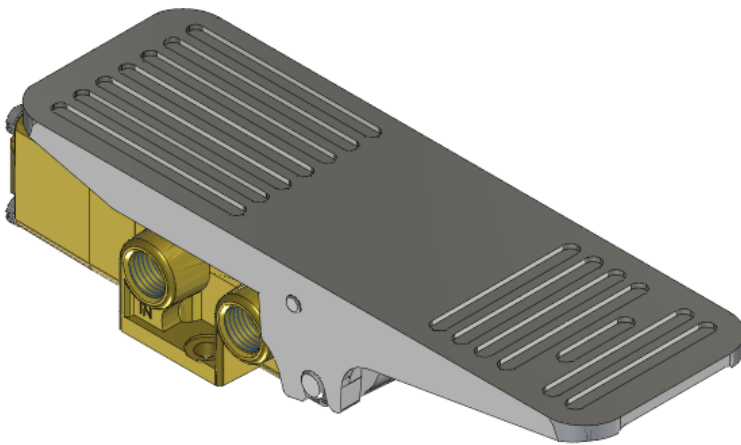

22 Spring Valley Rd.
Paramus, NJ 07652
(201) 843-2400
sales@versa-valves.com

Valve, 3-Way, Brass

VBT-3303

Specifications

Actuation	Foot Treadle Spring Center
Function	3-way, 3-pos, Blocked Center
Port Size	Body Ported, 1/4" NPT
Valve Pressure Range (PSI)	VAC-200 psi
Valve Pressure Range (BAR)	VAC-13.8 bar
Primary Flow	1.8 Cv
Media	Air - Inert Gas, Natural Gas
Temperature Range (F)	5°F to 200°F
Temperature Range (C)	-15°C to 93°C
Body & Internal Parts	Brass
Weight	2.630000