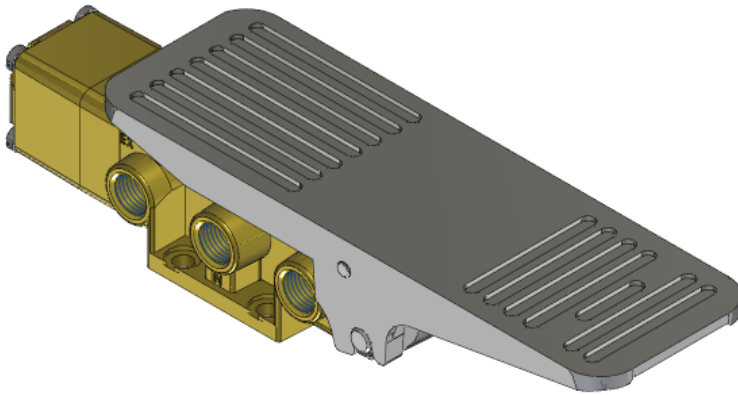

22 Spring Valley Rd.
Paramus, NJ 07652
(201) 843-2400
sales@versa-valves.com

Valve, 4-Way, Brass

VBT-4303

Specifications

Actuation	Foot Treadle Spring Center
Function	4-way, 3-pos, Blocked Center
Port Size	Body Ported, 1/4" NPT
Valve Pressure Range (PSI)	VAC-200 psi
Valve Pressure Range (BAR)	VAC-13.8 bar
Primary Flow	1.8 Cv
Media	Air - Inert Gas, Natural Gas
Temperature Range (F)	5°F to 200°F
Temperature Range (C)	-15°C to 93°C
Body & Internal Parts	Brass
Weight	3.200000