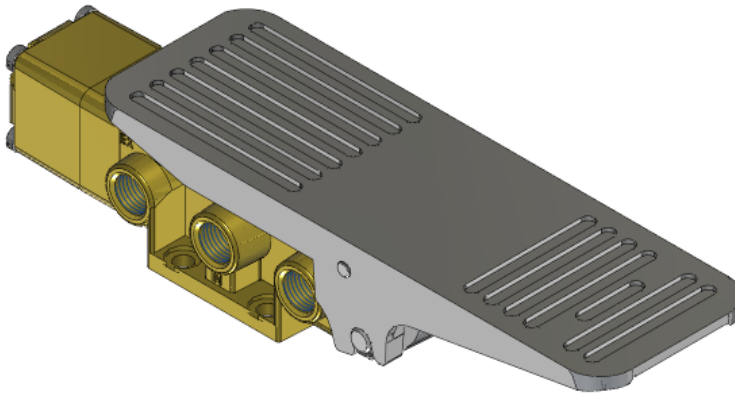

# Valve, 4-Way, Brass

VBT-4304

## Specifications

---

Actuation	Foot Treadle   Spring Center
Function	4-way, 3-pos, Cylinder ports open to exhaust
Port Size	Body Ported, 1/4" NPT
Valve Pressure Range (PSI)	VAC-200 psi
Valve Pressure Range (BAR)	VAC-13.8 bar
Primary Flow	1.8 Cv
Media	Air - Inert Gas, Natural Gas
Temperature Range (F)	5°F to 200°F
Temperature Range (C)	-15°C to 93°C
Body & Internal Parts	Brass
Weight	3.190000