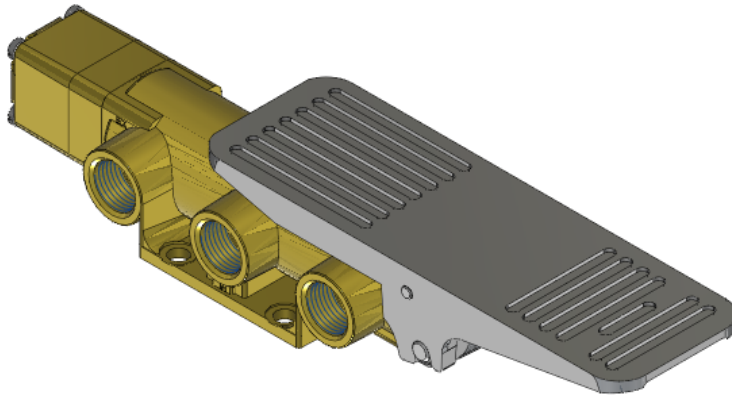

22 Spring Valley Rd.
Paramus, NJ 07652
(201) 843-2400
sales@versa-valves.com

Valve, 4-Way, Brass

VBT-4503

Specifications

Actuation	Foot Treadle Spring Center
Function	4-way, 3-pos, Blocked Center
Port Size	Body Ported, 1/2" NPT
Valve Pressure Range (PSI)	VAC-200 psi
Valve Pressure Range (BAR)	VAC-13.8 bar
Primary Flow	4.0 Cv
Media	Air - Inert Gas, Natural Gas
Temperature Range (F)	5°F to 200°F
Temperature Range (C)	-15°C to 93°C
Body & Internal Parts	Brass
Weight	5.260000