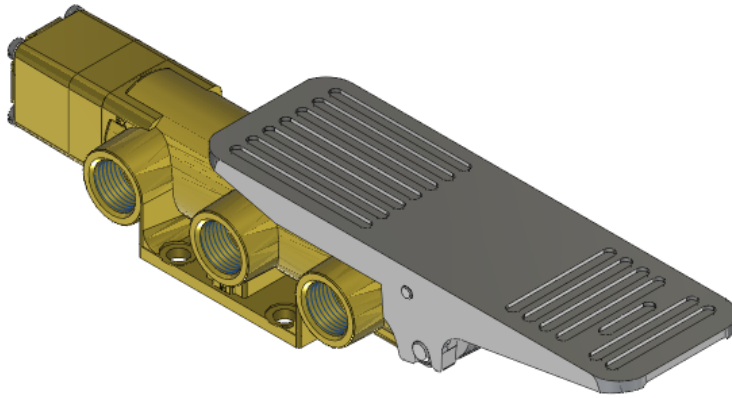

22 Spring Valley Rd.
Paramus, NJ 07652
(201) 843-2400
sales@versa-valves.com

Valve, 4-Way, Brass

VBT-4504

Specifications

Actuation	Foot Treadle Spring Center
Function	4-way, 3-pos, Cylinder ports open to exhaust
Port Size	Body Ported, 1/2" NPT
Valve Pressure Range (PSI)	VAC-200 psi
Valve Pressure Range (BAR)	VAC-13.8 bar
Primary Flow	4.0 Cv
Media	Air - Inert Gas, Natural Gas
Temperature Range (F)	5°F to 200°F
Temperature Range (C)	-15°C to 93°C
Body & Internal Parts	Brass
Weight	5.240000