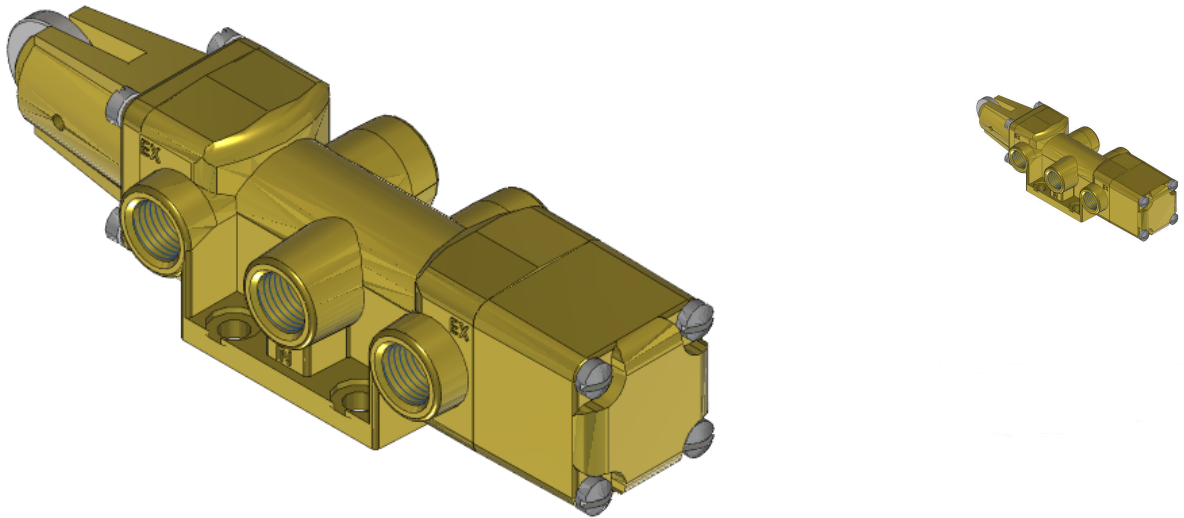

22 Spring Valley Rd.
Paramus, NJ 07652
(201) 843-2400
sales@versa-valves.com

Valve, 4-Way, Brass

VCS-4322

Description

Versa V Series Directional Control Valve

The VERSA 1/4" brass V Series valves are suited for nearly all pneumatic directional control applications. The V Series is designed for trouble-

free performance even in the harshest environments. The integrity of design makes them adaptable to a maximum number of applications with a minimum number of components. This is possible through the modular approach to valve construction, which allows valve bodies and actuating devices to be interchanged end for end and valve for a valve in many cases. The modular approach to this valve design makes thousands of valve variations possible, allowing the customer to "build" his valve to fit his unique specifications.

Product Features

- Constructed of forged brass for long-lasting, corrosion-resistant strength. Functions without fail when exposed to mud, water, salt, grime, oils and chemicals
- Buna-N/nitrile rubber o-ring seals perform reliably with oil, fuel, and other chemicals over broad temperature range

100% Leak Tested • 10-Year Warranty

Specifications

Actuation	Cam \ Spring Return
Function	4-way, 2-pos
Port Size	Body Ported, 1/4" NPT
Valve Pressure Range (PSI)	VAC-200 psi
Valve Pressure Range (BAR)	VAC-13.8 bar
Primary Flow	1.8 Cv
Media	Air - Inert Gas, Natural Gas
Temperature Range (F)	5°F to 200°F
Temperature Range (C)	-15°C to 93°C
Body & Internal Parts	Brass
Weight	2.060000