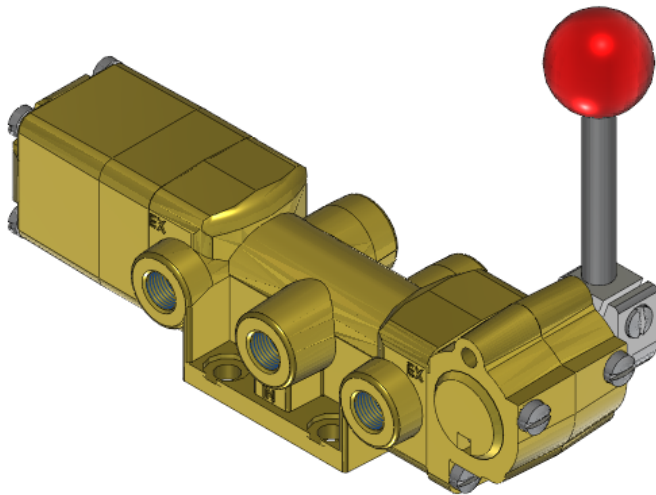

# Valve, 4-Way, Brass

VEH-4204

### Versa V Series Directional Control Valve

The VERSA 1/4" brass V Series valves are suited for nearly all pneumatic directional control applications. The V Series is designed for trouble-

free performance even in the harshest environments. The integrity of design makes them adaptable to a maximum number of applications with a minimum number of components. This is possible through the modular approach to valve construction, which allows valve bodies and actuating devices to be interchanged end for end and valve for a valve in many cases. The modular approach to this valve design makes thousands of valve variations possible, allowing the customer to "build" his valve to fit his unique specifications.

## Specifications

Actuation	Hand Lever-Offset   Spring Center-Push To Center
Function	4-way, 3-pos, Cylinder ports open to exhaust
Port Size	Body Ported, 1/8" NPT
Valve Pressure Range (PSI)	VAC-200 psi
Valve Pressure Range (BAR)	VAC-13.8 bar
Primary Flow	1.4 Cv
Media	Air - Inert Gas, Natural Gas
Temperature Range (F)	5°F to 200°F
Temperature Range (C)	-15°C to 93°C
Body & Internal Parts	Brass
Weight	3.120000