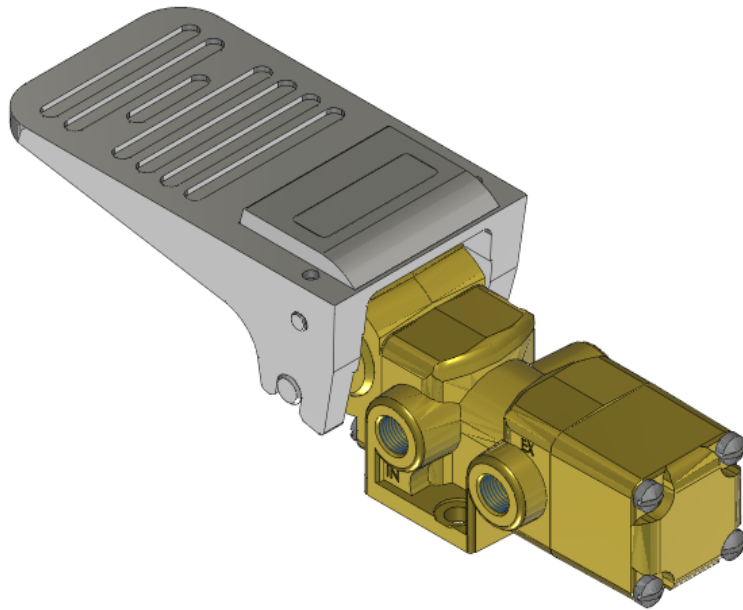

22 Spring Valley Rd.
Paramus, NJ 07652
(201) 843-2400
sales@versa-valves.com

Valve, 3-Way, Brass

VFS-3202

Specifications

Actuation	Foot Pedal Spring Return
Function	3-way, 2-pos, NO
Port Size	Body Ported, 1/8" NPT
Valve Pressure Range (PSI)	VAC-200 psi
Valve Pressure Range (BAR)	VAC-13.8 bar
Primary Flow	1.4 Cv
Media	Air - Inert Gas, Natural Gas
Temperature Range (F)	5°F to 200°F
Temperature Range (C)	-15°C to 93°C
Body & Internal Parts	Brass
Weight	2.250000