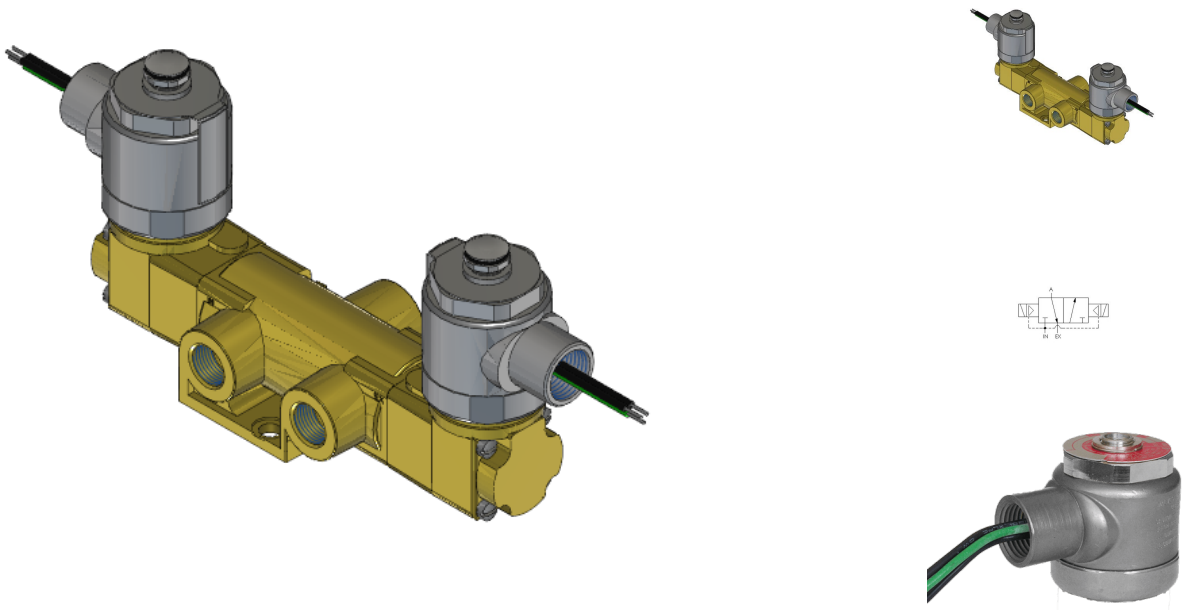

22 Spring Valley Rd.
Paramus, NJ 07652
(201) 843-2400
sales@versa-valves.com

Valve, 3-Way, Brass, 120V60Hz

VGG-3421-XXL4-44-A120

Description

Versa V Series Directional Control Valve

The VERSA 1/2" brass V Series valves are suited for nearly all pneumatic directional control applications. The V Series is designed for trouble-

free performance even in the harshest environments. The integrity of design makes them adaptable to a maximum number of applications with a minimum number of components. This is possible through the modular approach to valve construction, which allows valve bodies and actuating devices to be interchanged end for end and valve for a valve in many cases. The modular approach to this valve design makes thousands of valve variations possible, allowing the customer to "build" his valve to fit his unique specifications.

Product Features

- Constructed of forged brass for long-lasting, corrosion-resistant strength. Functions without fail when exposed to mud, water, salt, grime, oils and chemicals
- Low-temperature Buna o-ring seals for low-temperature applications down to -40°F

Solenoid Features

- Solenoid coil connection: 1/2" NPT female conduit with 24" wires

100% Leak Tested • 10-Year Warranty

Specifications

Actuation	Double Solenoid-Pilot
Function	3-way, 2-pos, NC
Port Size	Body Ported, 3/8" NPT
Valve Pressure Range (PSI)	20-130 psi
Valve Pressure Range (BAR)	1.38-8.96 bar
Primary Flow	3.4 Cv
Media	Air - Inert Gas, Natural Gas
Gas Temperature Range (F)	-40°F to 104°F
Gas Temperature Range (C)	-40°C to 40°C
Dust Temperature Range (F)	-40°F to 104°F
Dust Temperature Range (C)	-40°C to 40°C
Body & Internal Parts	Brass
Weight	7.190000