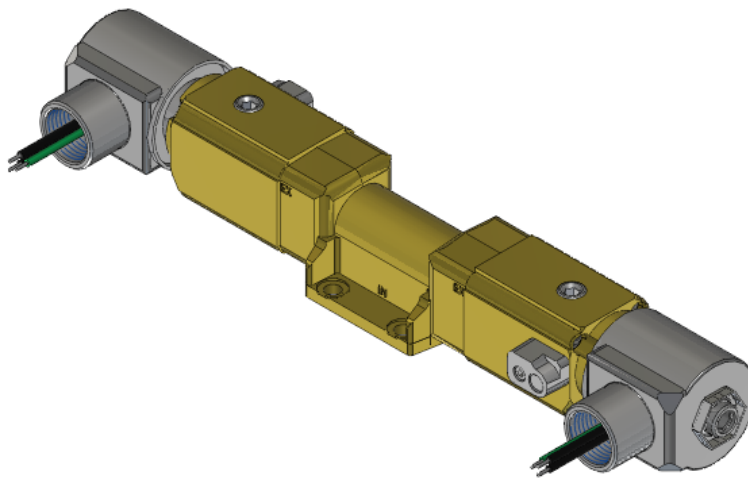

22 Spring Valley Rd.
Paramus, NJ 07652
(201) 843-2400
sales@versa-valves.com

Valve, 4-Way, Brass, 120V60Hz

VGG-4322-LB-XX-44-A120

Description

Versa V Series Directional Control Valve

The VERSA 1/4" brass V Series valves are suited for nearly all pneumatic directional control applications. The V Series is designed for trouble-

free performance even in the harshest environments. The integrity of design makes them adaptable to a maximum number of applications with a minimum number of components. This is possible through the modular approach to valve construction, which allows valve bodies and actuating devices to be interchanged end for end and valve for a valve in many cases. The modular approach to this valve design makes thousands of valve variations possible, allowing the customer to "build" his valve to fit his unique specifications.

Product Features

- Constructed of forged brass for long-lasting, corrosion-resistant strength. Functions without fail when exposed to mud, water, salt, grime, oils and chemicals
- Low-temperature Buna o-ring seals for low-temperature applications down to -40°F

Solenoid Features

- Solenoid coil connection: 1/2" NPT female conduit with 24" wires

100% Leak Tested • 10-Year Warranty

Specifications

Actuation	Double Solenoid-Pilot
Function	4-way, 2-pos
Port Size	Body Ported, 1/4" NPT
Valve Pressure Range (PSI)	20-120 psi
Valve Pressure Range (BAR)	1.38-8.27 bar
Primary Flow	1.8 Cv
Media	Air - Inert Gas, Natural Gas
Gas Temperature Range (F)	-40°F to 149°F
Gas Temperature Range (C)	-40°C to 65°C
Dust Temperature Range (F)	-40°F to 149°F
Dust Temperature Range (C)	-40°C to 65°C
Body & Internal Parts	Brass
Weight	5.110000