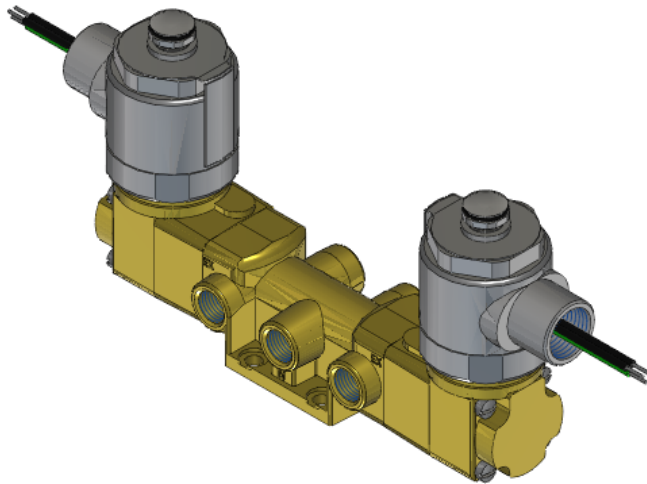

22 Spring Valley Rd.
Paramus, NJ 07652
(201) 843-2400
sales@versa-valves.com

Valve, 4-Way, Brass, 120V60Hz

VGG-4322-NGST-XXL4-A120

Description

Versa V Series Directional Control Valve

The VERSA 1/4" brass V Series valves are suited for nearly all pneumatic directional control applications. The V Series is designed for trouble-

free performance even in the harshest environments. The integrity of design makes them adaptable to a maximum number of applications with a minimum number of components. This is possible through the modular approach to valve construction, which allows valve bodies and actuating devices to be interchanged end for end and valve for a valve in many cases. The modular approach to this valve design makes thousands of valve variations possible, allowing the customer to "build" his valve to fit his unique specifications.

Product Features

- Constructed of forged brass for long-lasting, corrosion-resistant strength. Functions without fail when exposed to mud, water, salt, grime, oils and chemicals
- Low-temperature Buna o-ring seals for low-temperature applications down to -40°F

Solenoid Features

- Solenoid coil connection: 1/2" NPT female conduit with 24" wires

100% Leak Tested • 10-Year Warranty

Specifications

Actuation	Double Solenoid-Pilot
Function	4-way, 2-pos
Port Size	Body Ported, 1/4" NPT
Valve Pressure Range (PSI)	20-130 psi
Valve Pressure Range (BAR)	1.38-8.96 bar
Primary Flow	1.8 Cv
Media	Air - Inert Gas, Natural Gas
Gas Temperature Range (F)	-40°F to 104°F
Gas Temperature Range (C)	-40°C to 40°C
Dust Temperature Range (F)	-40°F to 104°F
Dust Temperature Range (C)	-40°C to 40°C
Body & Internal Parts	Brass
Weight	6.190000