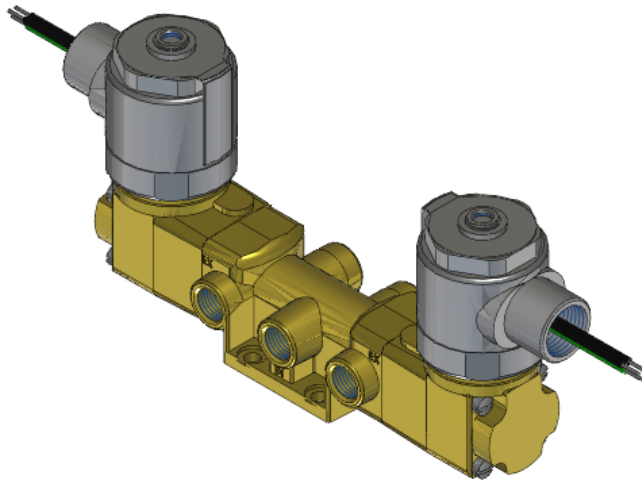

22 Spring Valley Rd.
Paramus, NJ 07652
(201) 843-2400
sales@versa-valves.com

Valve, 4-Way, Brass, 120V60Hz

VGG-4322-PC-XX-44-A120

Description

Versa V Series Directional Control Valve

The VERSA 1/4" brass V Series valves are suited for nearly all pneumatic directional control applications. The V Series is designed for trouble-

free performance even in the harshest environments. The integrity of design makes them adaptable to a maximum number of applications with a minimum number of components. This is possible through the modular approach to valve construction, which allows valve bodies and actuating devices to be interchanged end for end and valve for a valve in many cases. The modular approach to this valve design makes thousands of valve variations possible, allowing the customer to "build" his valve to fit his unique specifications.

Product Features

- Constructed of forged brass for long-lasting, corrosion-resistant strength. Functions without fail when exposed to mud, water, salt, grime, oils and chemicals
- Low-temperature Buna o-ring seals for low-temperature applications down to -40°F

Solenoid Features

- Solenoid coil connection: 1/2" NPT female conduit with 24" wires

100% Leak Tested • 10-Year Warranty

Specifications

Actuation	Double Solenoid-Pilot
Function	4-way, 2-pos
Port Size	Body Ported, 1/4" NPT
Valve Pressure Range (PSI)	20-130 psi
Valve Pressure Range (BAR)	1.38-8.96 bar
Primary Flow	1.8 Cv
Media	Air - Inert Gas, Natural Gas
Gas Temperature Range (F)	-40°F to 104°F
Gas Temperature Range (C)	-40°C to 40°C
Dust Temperature Range (F)	-40°F to 104°F
Dust Temperature Range (C)	-40°C to 40°C
Body & Internal Parts	Brass
Weight	6.180000