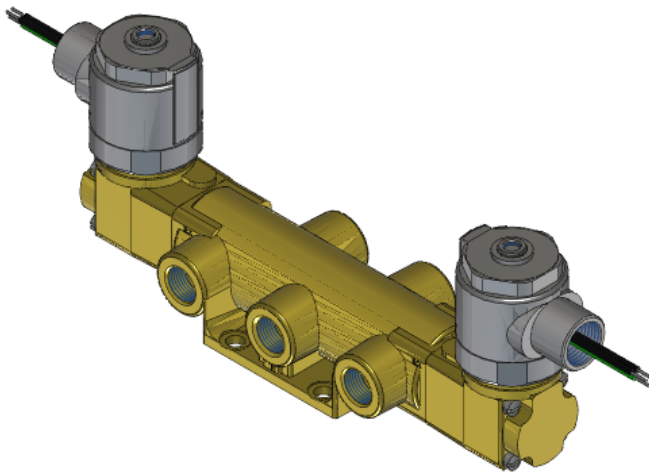

22 Spring Valley Rd.
Paramus, NJ 07652
(201) 843-2400
sales@versa-valves.com

Valve, 4-Way, Brass, 120V60Hz

VGG-4422-XX-44-A120

Description

Versa V Series Directional Control Valve

The VERSA 1/2" brass V Series valves are suited for nearly all pneumatic directional control applications. The V Series is designed for trouble-

free performance even in the harshest environments. The integrity of design makes them adaptable to a maximum number of applications with a minimum number of components. This is possible through the modular approach to valve construction, which allows valve bodies and actuating devices to be interchanged end for end and valve for a valve in many cases. The modular approach to this valve design makes thousands of valve variations possible, allowing the customer to "build" his valve to fit his unique specifications.

Product Features

- Constructed of forged brass for long-lasting, corrosion-resistant strength. Functions without fail when exposed to mud, water, salt, grime, oils and chemicals
- Low-temperature Buna o-ring seals for low-temperature applications down to -40°F

Solenoid Features

- Solenoid coil connection: 1/2" NPT female conduit with 24" wires

100% Leak Tested • 10-Year Warranty

Specifications

Actuation	Double Solenoid-Pilot
Function	4-way, 2-pos
Port Size	Body Ported, 3/8" NPT
Valve Pressure Range (PSI)	20-130 psi
Valve Pressure Range (BAR)	1.38-8.96 bar
Primary Flow	3.4 Cv
Media	Air - Inert Gas, Natural Gas
Gas Temperature Range (F)	-40°F to 104°F
Gas Temperature Range (C)	-40°C to 40°C
Dust Temperature Range (F)	-40°F to 104°F
Dust Temperature Range (C)	-40°C to 40°C
Body & Internal Parts	Brass
Weight	8.250000