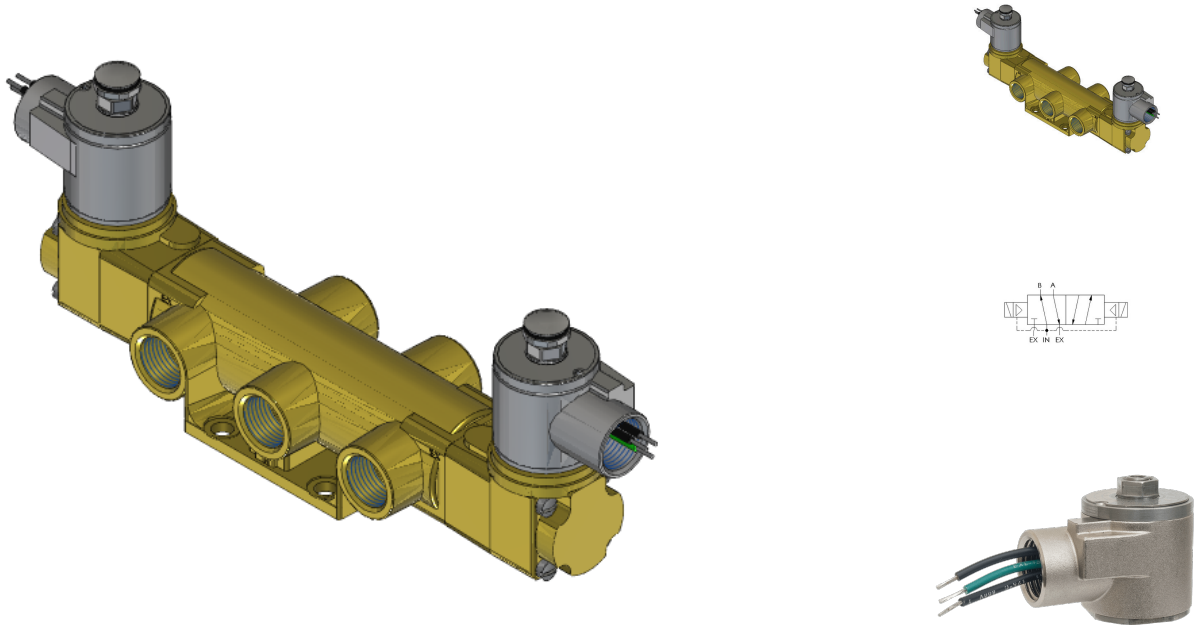

22 Spring Valley Rd.
Paramus, NJ 07652
(201) 843-2400
sales@versa-valves.com

Valve, 4-Way, Brass, 24VDC

VGG-4522-XV9-D024

Description

Versa V Series Directional Control Valve

The VERSA 1/2" brass V Series valves are suited for nearly all pneumatic directional control applications. The V Series is designed for trouble-

free performance even in the harshest environments. The integrity of design makes them adaptable to a maximum number of applications with a minimum number of components. This is possible through the modular approach to valve construction, which allows valve bodies and actuating devices to be interchanged end for end and valve for a valve in many cases. The modular approach to this valve design makes thousands of valve variations possible, allowing the customer to "build" his valve to fit his unique specifications.

Product Features

- Constructed of forged brass for long-lasting, corrosion-resistant strength. Functions without fail when exposed to mud, water, salt, grime, oils and chemicals
- Buna-N/nitrile rubber o-ring seals perform reliably with oil, fuel, and other chemicals over broad temperature range

Solenoid Features

- Solenoid coil connection: 1/2" NPT female conduit with 24" wires

100% Leak Tested • 10-Year Warranty

Specifications

Actuation	Double Solenoid-Pilot
Function	4-way, 2-pos
Port Size	Body Ported, 1/2" NPT
Valve Pressure Range (PSI)	20-175 psi
Valve Pressure Range (BAR)	1.38-12.1 bar
Primary Flow	4.0 Cv
Media	Air - Inert Gas, Natural Gas
Temperature Range (F)	-4°F to 189°F
Temperature Range (C)	-20°C to 87°C
Body & Internal Parts	Brass
Weight	7.500000