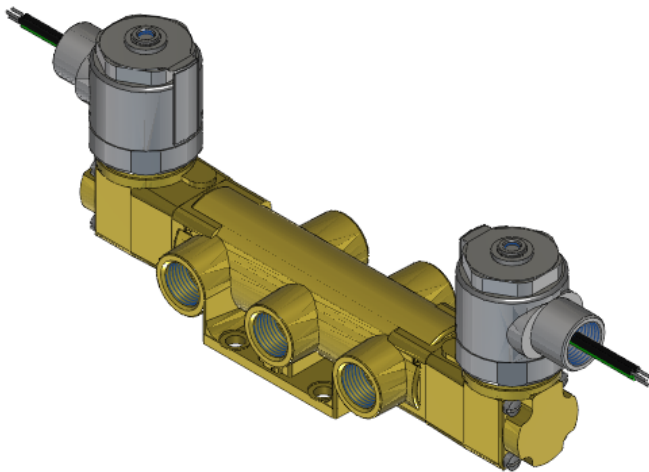

22 Spring Valley Rd.
Paramus, NJ 07652
(201) 843-2400
sales@versa-valves.com

Valve, 4-Way, Brass, 120V60Hz

VGG-4522-XX-44-A120

Description

Versa V Series Directional Control Valve

The VERSA 1/2" brass V Series valves are suited for nearly all pneumatic directional control applications. The V Series is designed for trouble-

free performance even in the harshest environments. The integrity of design makes them adaptable to a maximum number of applications with a minimum number of components. This is possible through the modular approach to valve construction, which allows valve bodies and actuating devices to be interchanged end for end and valve for a valve in many cases. The modular approach to this valve design makes thousands of valve variations possible, allowing the customer to "build" his valve to fit his unique specifications.

Product Features

- Constructed of forged brass for long-lasting, corrosion-resistant strength. Functions without fail when exposed to mud, water, salt, grime, oils and chemicals
- Low-temperature Buna o-ring seals for low-temperature applications down to -40°F

Solenoid Features

- Solenoid coil connection: 1/2" NPT female conduit with 24" wires

100% Leak Tested • 10-Year Warranty

Specifications

Actuation	Double Solenoid-Pilot
Function	4-way, 2-pos
Port Size	Body Ported, 1/2" NPT
Valve Pressure Range (PSI)	20-130 psi
Valve Pressure Range (BAR)	1.38-8.96 bar
Primary Flow	4.0 Cv
Media	Air - Inert Gas, Natural Gas
Gas Temperature Range (F)	-40°F to 104°F
Gas Temperature Range (C)	-40°C to 40°C
Dust Temperature Range (F)	-40°F to 104°F
Dust Temperature Range (C)	-40°C to 40°C
Body & Internal Parts	Brass
Weight	8.050000