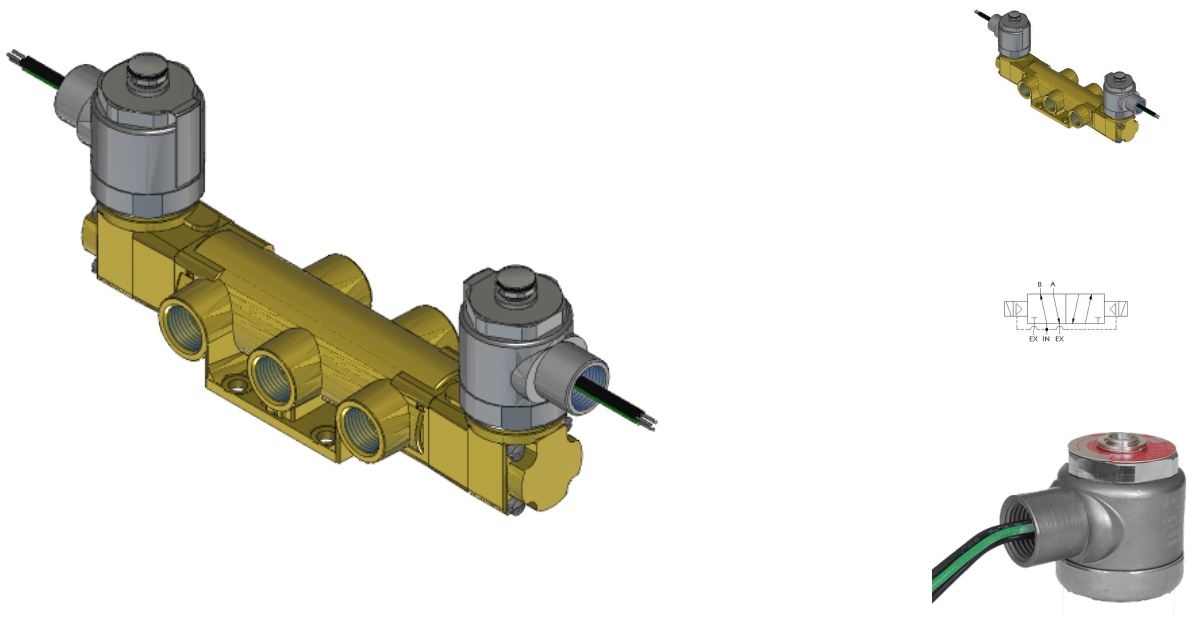

22 Spring Valley Rd.
Paramus, NJ 07652
(201) 843-2400
sales@versa-valves.com

Valve, 4-Way, Brass, 120V60Hz

VGG-4522-XXL4-44-A120

Description

Versa V Series Directional Control Valve

The VERSA 1/2" brass V Series valves are suited for nearly all pneumatic directional control applications. The V Series is designed for trouble-

free performance even in the harshest environments. The integrity of design makes them adaptable to a maximum number of applications with a minimum number of components. This is possible through the modular approach to valve construction, which allows valve bodies and actuating devices to be interchanged end for end and valve for a valve in many cases. The modular approach to this valve design makes thousands of valve variations possible, allowing the customer to "build" his valve to fit his unique specifications.

Product Features

- Constructed of forged brass for long-lasting, corrosion-resistant strength. Functions without fail when exposed to mud, water, salt, grime, oils and chemicals
- Low-temperature Buna o-ring seals for low-temperature applications down to -40°F

Solenoid Features

- Solenoid coil connection: 1/2" NPT female conduit with 24" wires

100% Leak Tested • 10-Year Warranty

Specifications

Actuation	Double Solenoid-Pilot
Function	4-way, 2-pos
Port Size	Body Ported, 1/2" NPT
Valve Pressure Range (PSI)	20-130 psi
Valve Pressure Range (BAR)	1.38-8.96 bar
Primary Flow	4.0 Cv
Media	Air - Inert Gas, Natural Gas
Gas Temperature Range (F)	-40°F to 104°F
Gas Temperature Range (C)	-40°C to 40°C
Dust Temperature Range (F)	-40°F to 104°F
Dust Temperature Range (C)	-40°C to 40°C
Body & Internal Parts	Brass
Weight	8.250000