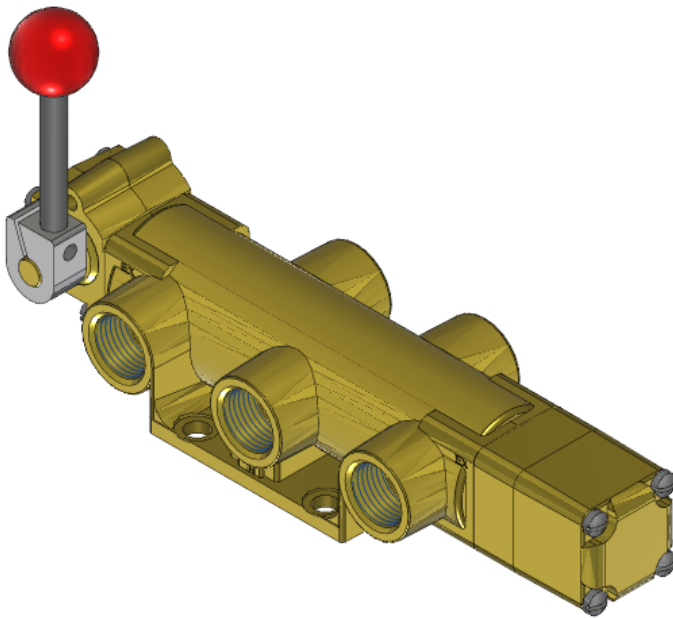

22 Spring Valley Rd.
Paramus, NJ 07652
(201) 843-2400
sales@versa-valves.com

Valve, 4-Way, Brass

VHB-4503

Specifications

Actuation	Hand Lever-Offset Spring Center
Function	4-way, 3-pos, Blocked Center
Port Size	Body Ported, 1/2" NPT
Valve Pressure Range (PSI)	VAC-200 psi
Valve Pressure Range (BAR)	VAC-13.8 bar
Primary Flow	4.0 Cv
Media	Air - Inert Gas, Natural Gas
Temperature Range (F)	5°F to 200°F
Temperature Range (C)	-15°C to 93°C
Body & Internal Parts	Brass
Weight	5.170000