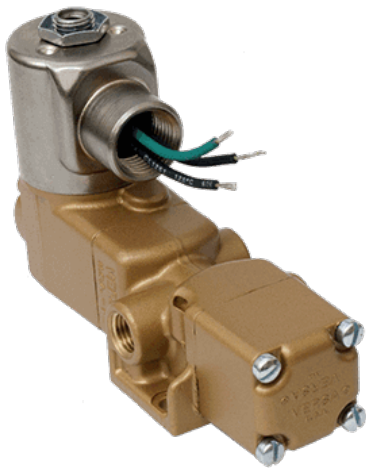

22 Spring Valley Rd.
Paramus, NJ 07652
(201) 843-2400
sales@versa-valves.com

Valve, 3-Way, Brass

VIA-3301-150

© 2018 Versa Products Co., Inc.

**Image for reference only.
May not reflect actual product configuration.**

© 2018 Versa Products Co., Inc.