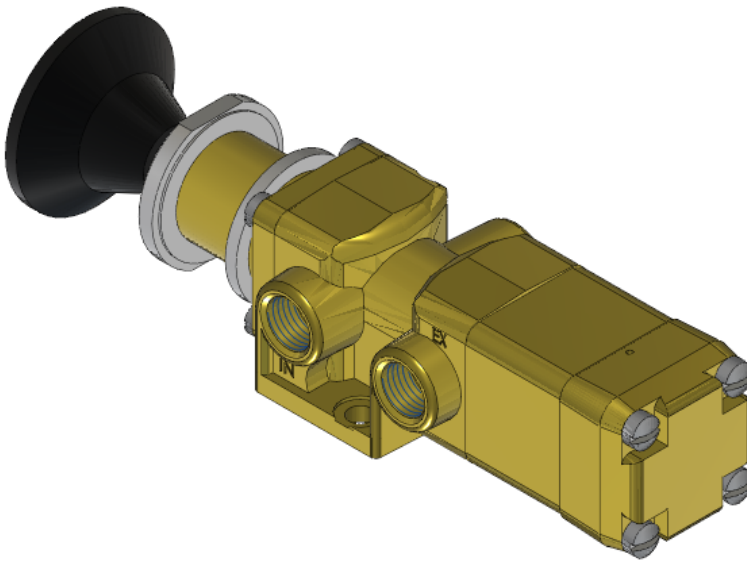

# Valve, 3-Way, Brass

VIA-3303-111

## Specifications

---

Actuation	Palm Button   Detent-Spring Center
Function	3-way, 3-pos, Blocked Center
Port Size	Body Ported, 1/4" NPT
Valve Pressure Range (PSI)	VAC-200 psi
Valve Pressure Range (BAR)	VAC-13.8 bar
Primary Flow	1.8 Cv
Media	Air - Inert Gas, Natural Gas
Temperature Range (F)	5°F to 200°F
Temperature Range (C)	-15°C to 93°C
Body & Internal Parts	Brass
Weight	2.560000