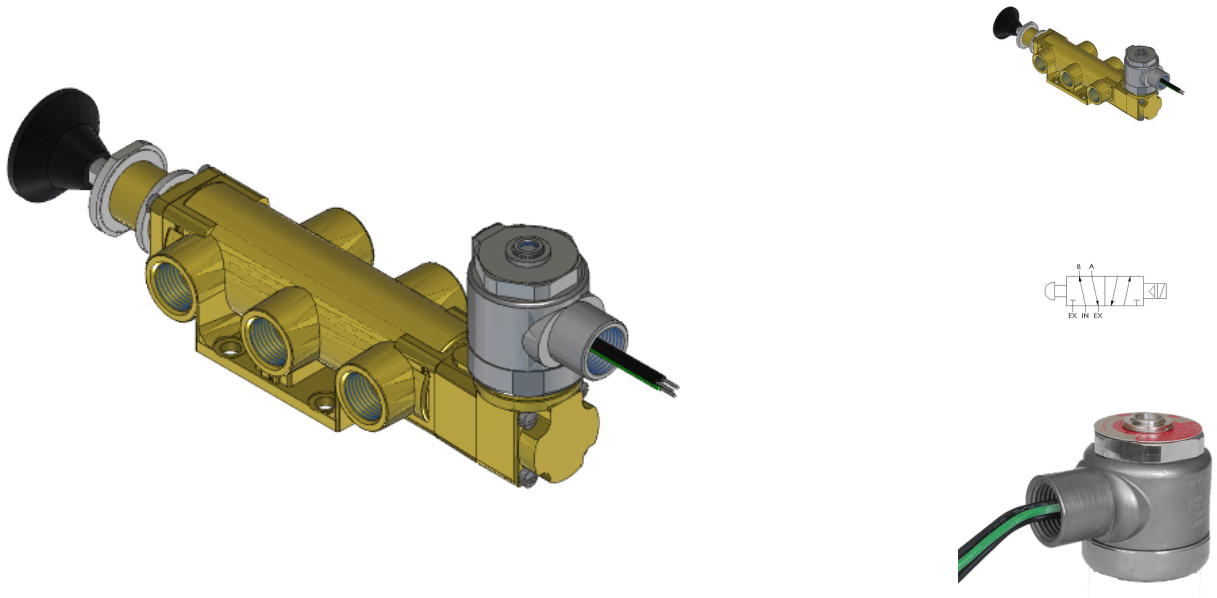

22 Spring Valley Rd.
Paramus, NJ 07652
(201) 843-2400
sales@versa-valves.com

Valve, 4-Way, Brass, 24VDC

VIG-4522-XX-D024

Description

Versa V Series Directional Control Valve

The VERSA 1/2" brass V Series valves are suited for nearly all pneumatic directional control applications. The V Series is designed for trouble-

free performance even in the harshest environments. The integrity of design makes them adaptable to a maximum number of applications with a minimum number of components. This is possible through the modular approach to valve construction, which allows valve bodies and actuating devices to be interchanged end for end and valve for a valve in many cases. The modular approach to this valve design makes thousands of valve variations possible, allowing the customer to "build" his valve to fit his unique specifications.

Product Features

- Constructed of forged brass for long-lasting, corrosion-resistant strength. Functions without fail when exposed to mud, water, salt, grime, oils and chemicals
- Buna-N/nitrile rubber o-ring seals perform reliably with oil, fuel, and other chemicals over broad temperature range

Solenoid Features

- Solenoid coil connection: 1/2" NPT female conduit with 24" wires

100% Leak Tested • 10-Year Warranty

Specifications

Actuation	Solenoid-Pilot Palm Button
Function	4-way, 2-pos
Port Size	Body Ported, 1/2" NPT
Valve Pressure Range (PSI)	20-175 psi
Valve Pressure Range (BAR)	1.38-12.1 bar
Primary Flow	4.0 Cv
Media	Air - Inert Gas, Natural Gas
Gas Temperature Range (F)	-4°F to 140°F
Gas Temperature Range (C)	-20°C to 60°C
Dust Temperature Range (F)	-4°F to 140°F
Dust Temperature Range (C)	-20°C to 60°C
Body & Internal Parts	Brass
Weight	6.400000