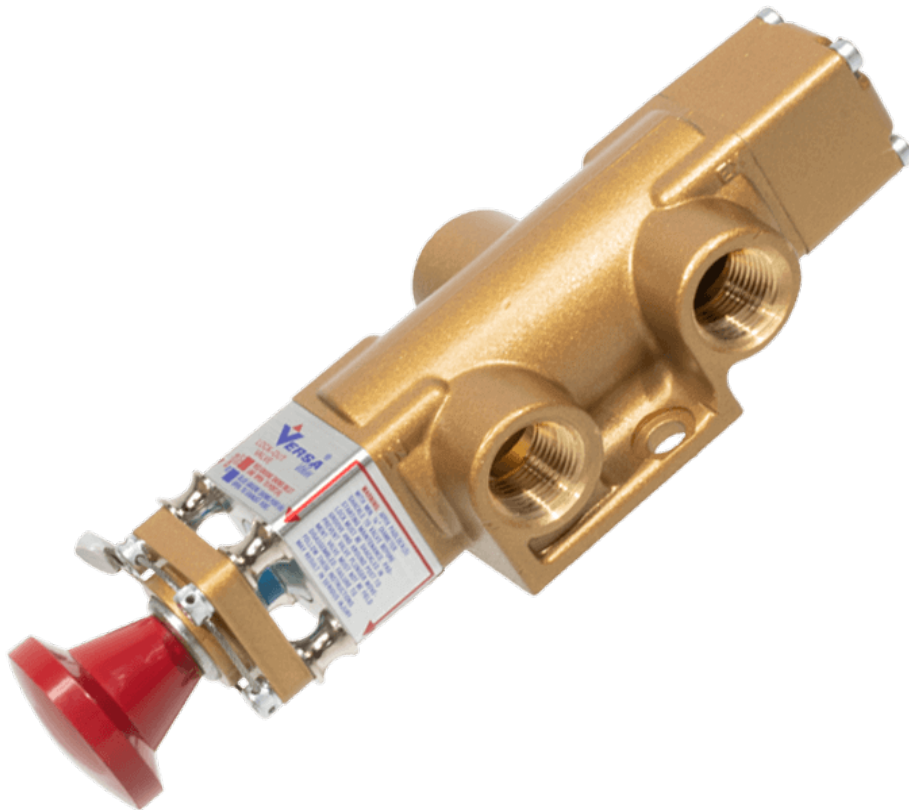

# Valve, 3-Way, Brass

VIS-3502-LOVB

### Versa V Series Directional Control Valve

The VERSA 1/2" brass V Series valves are suited for nearly all pneumatic directional control applications. The V Series is designed for trouble-

free performance even in the harshest environments. The integrity of design makes them adaptable to a maximum number of applications with a minimum number of components. This is possible through the modular approach to valve construction, which allows valve bodies and actuating devices to be interchanged end for end and valve for a valve in many cases. The modular approach to this valve design makes thousands of valve variations possible, allowing the customer to "build" his valve to fit his unique specifications.

## Product Features

- Constructed of forged brass for long-lasting, corrosion-resistant strength. Functions without fail when exposed to mud, water, salt, grime, oils and chemicals
- Buna-N/nitrile rubber o-ring seals perform reliably with oil, fuel, and other chemicals over broad temperature range

## Specifications

Actuation	Palm Button-Lockout-Lock In One Position   Spring Return
Function	3-way, 2-pos, NO
Port Size	Body Ported, 1/2" NPT
Valve Pressure Range (PSI)	VAC-200 psi
Valve Pressure Range (BAR)	VAC-13.8 bar
Primary Flow	4.0 Cv
Media	Air - Inert Gas, Natural Gas
Temperature Range (F)	5°F to 200°F
Temperature Range (C)	-15°C to 93°C
Body & Internal Parts	Brass
Weight	3.440000