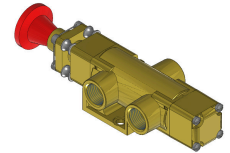

# Valve, 3-Way, Brass

VIS-3502-LOVB

### Versa V Series Directional Control Valve

The VERSA 1/2" brass V Series valves are suited for nearly all pneumatic directional control applications. The V Series is designed for trouble-

free performance even in the harshest environments. The integrity of design makes them adaptable to a maximum number of applications with a minimum number of components. This is possible through the modular approach to valve construction, which allows valve bodies and actuating devices to be interchanged end for end and valve for a valve in many cases. The modular approach to this valve design makes thousands of valve variations possible, allowing the customer to "build" his valve to fit his unique specifications.

## Specifications

Actuation	Palm Button-Lockout-Lock In One Position   Spring Return
Function	3-way, 2-pos, NO
Port Size	Body Ported, 1/2" NPT
Valve Pressure Range (PSI)	VAC-200 psi
Valve Pressure Range (BAR)	VAC-13.8 bar
Primary Flow	4.0 Cv
Media	Air - Inert Gas, Natural Gas
Temperature Range (F)	5°F to 200°F
Temperature Range (C)	-15°C to 93°C
Body & Internal Parts	Brass
Weight	3.440000