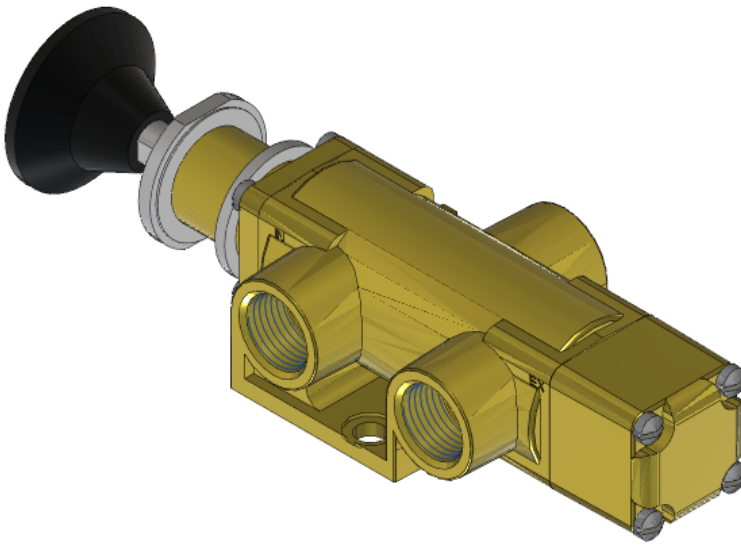

# Valve, 3-Way, Brass

VIS-3502

## Specifications

---

Actuation	Palm Button   Spring Return
Function	3-way, 2-pos, NO
Port Size	Body Ported, 1/2" NPT
Valve Pressure Range (PSI)	VAC-200 psi
Valve Pressure Range (BAR)	VAC-13.8 bar
Primary Flow	4.0 Cv
Media	Air - Inert Gas, Natural Gas
Temperature Range (F)	5°F to 200°F
Temperature Range (C)	-15°C to 93°C
Body & Internal Parts	Brass
Weight	3.210000