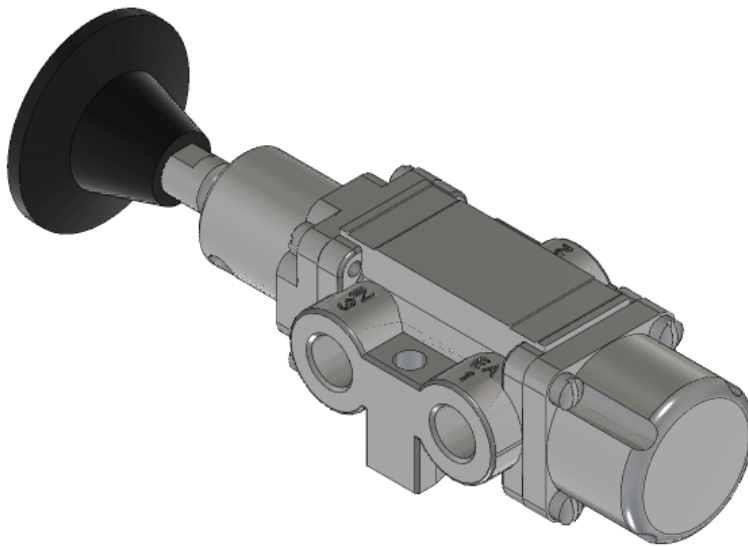

# Valve, 3-Way, SST

VIZ-3301-316-LOVEE

## Specifications

---

Actuation	Palm Button-Lockout-Locks In Both Positions   Detent
Function	3-way, 2-pos, NC
Port Size	Body Ported, 1/4" NPT
Valve Pressure Range (PSI)	VAC-200 psi
Valve Pressure Range (BAR)	VAC-13.8 bar
Primary Flow	1.8 Cv
Media	Air - Inert Gas, Natural Gas
Temperature Range (F)	5°F to 300°F
Temperature Range (C)	-15°C to 149°C
Body & Internal Parts	316L Stainless Steel
Weight	1.960000