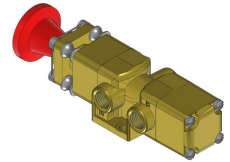

# Valve, 3-Way, Brass

VIZ-3301-LOVB

### Versa V Series Directional Control Valve

The VERSA 1/4" brass V Series valves are suited for nearly all pneumatic directional control applications. The V Series is designed for trouble-

free performance even in the harshest environments. The integrity of design makes them adaptable to a maximum number of applications with a minimum number of components. This is possible through the modular approach to valve construction, which allows valve bodies and actuating devices to be interchanged end for end and valve for a valve in many cases. The modular approach to this valve design makes thousands of valve variations possible, allowing the customer to "build" his valve to fit his unique specifications.

## Specifications

Actuation	Palm Button-Lockout-Lock In One Position   Detent
Function	3-way, 2-pos, NC
Port Size	Body Ported, 1/4" NPT
Valve Pressure Range (PSI)	VAC-200 psi
Valve Pressure Range (BAR)	VAC-13.8 bar
Primary Flow	1.8 Cv
Media	Air - Inert Gas, Natural Gas
Temperature Range (F)	5°F to 200°F
Temperature Range (C)	-15°C to 93°C
Body & Internal Parts	Brass
Weight	2.380000