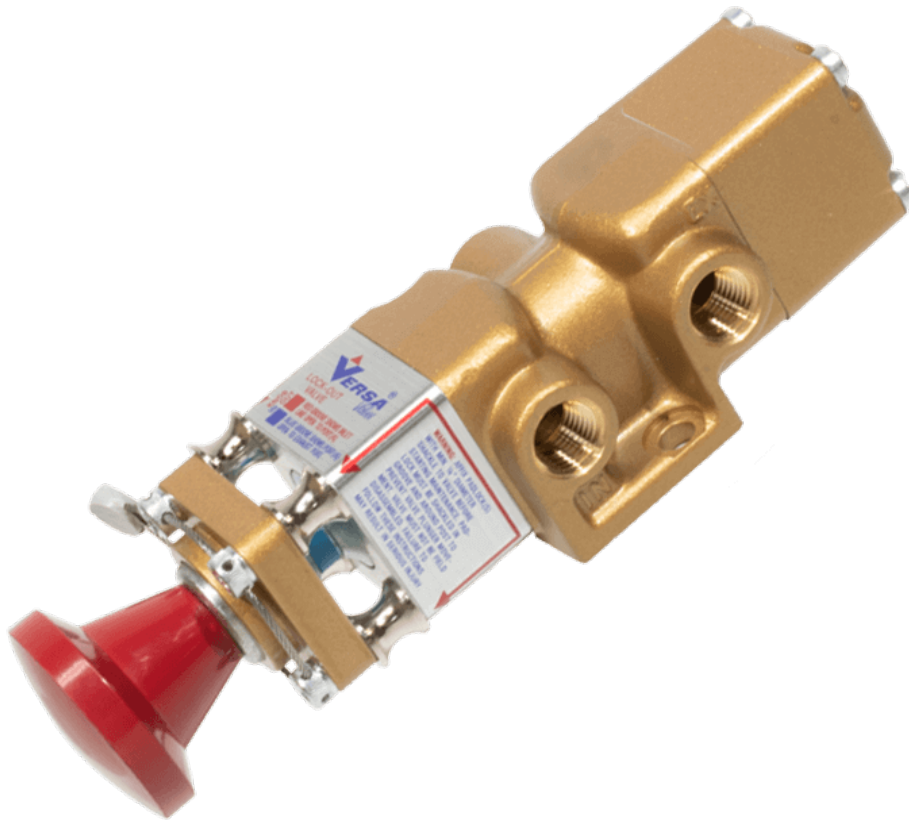

# Valve, 3-Way, Brass

VIZ-3301-LOVB

### Versa V Series Directional Control Valve

The VERSA 1/4" brass V Series valves are suited for nearly all pneumatic directional control applications. The V Series is designed for trouble-

free performance even in the harshest environments. The integrity of design makes them adaptable to a maximum number of applications with a minimum number of components. This is possible through the modular approach to valve construction, which allows valve bodies and actuating devices to be interchanged end for end and valve for a valve in many cases. The modular approach to this valve design makes thousands of valve variations possible, allowing the customer to "build" his valve to fit his unique specifications.

## Product Features

- Constructed of forged brass for long-lasting, corrosion-resistant strength. Functions without fail when exposed to mud, water, salt, grime, oils and chemicals
- Buna-N/nitrile rubber o-ring seals perform reliably with oil, fuel, and other chemicals over broad temperature range

## Specifications

Actuation	Palm Button-Lockout-Lock In One Position   Detent
Function	3-way, 2-pos, NC
Port Size	Body Ported, 1/4" NPT
Valve Pressure Range (PSI)	VAC-200 psi
Valve Pressure Range (BAR)	VAC-13.8 bar
Primary Flow	1.8 Cv
Media	Air - Inert Gas, Natural Gas
Temperature Range (F)	5°F to 200°F
Temperature Range (C)	-15°C to 93°C
Body & Internal Parts	Brass
Weight	2.380000