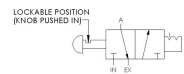

Description

Versa V Series Directional Control Valve

The VERSA 1/4" brass V Series valves are suited for nearly all pneumatic directional control applications. The V Series is designed for trouble-