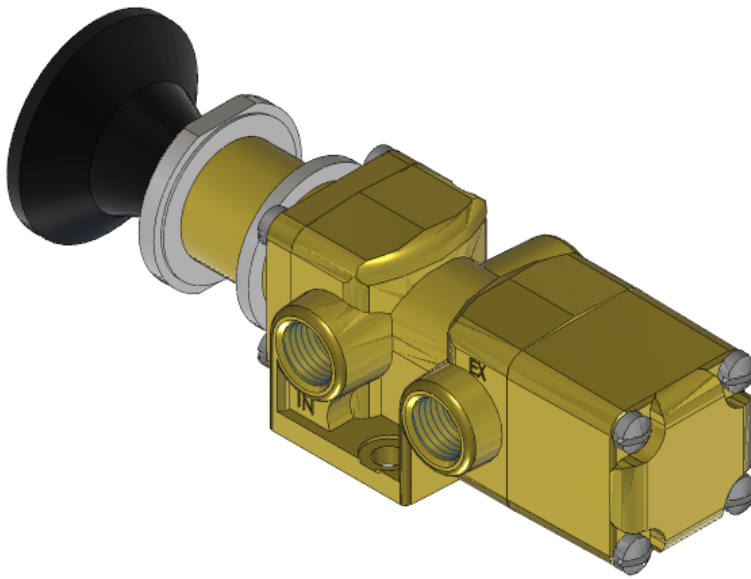

22 Spring Valley Rd.
Paramus, NJ 07652
(201) 843-2400
sales@versa-valves.com

Valve, 3-Way, Brass

VIZ-3301

Specifications

Actuation	Palm Button Detent
Function	3-way, 2-pos, NC
Port Size	Body Ported, 1/4" NPT
Valve Pressure Range (PSI)	VAC-200 psi
Valve Pressure Range (BAR)	VAC-13.8 bar
Primary Flow	1.8 Cv
Media	Air - Inert Gas, Natural Gas
Temperature Range (F)	5°F to 200°F
Temperature Range (C)	-15°C to 93°C
Body & Internal Parts	Brass
Weight	1.940000