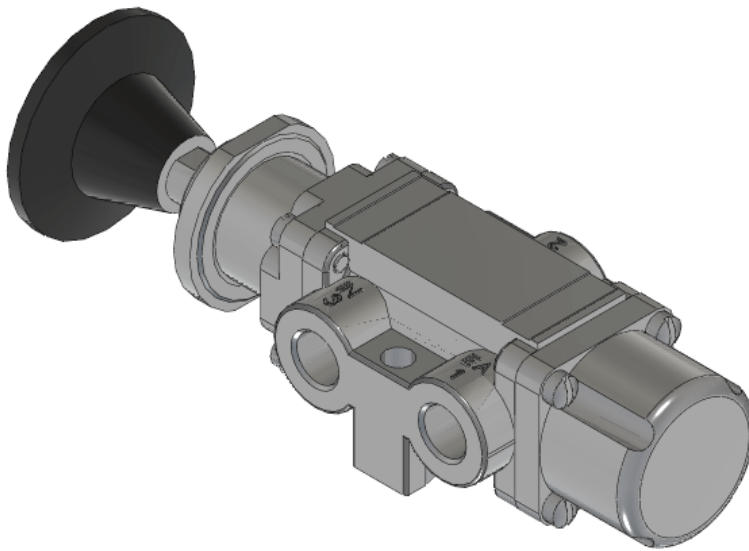

22 Spring Valley Rd.
Paramus, NJ 07652
(201) 843-2400
sales@versa-valves.com

Valve, 3-Way, SST

VIZ-3302-316-EP

Specifications

Actuation	Palm Button Detent
Function	3-way, 2-pos, NO
Port Size	Body Ported, 1/4" NPT
Valve Pressure Range (PSI)	VAC-200 psi
Valve Pressure Range (BAR)	VAC-13.8 bar
Primary Flow	1.8 Cv
Media	Air - Inert Gas
Temperature Range (F)	-20°F to 300°F
Temperature Range (C)	-29°C to 149°C
Body & Internal Parts	316L Stainless Steel
Weight	1.980000