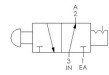

22 Spring Valley Rd.
Paramus, NJ 07652
(201) 843-2400
sales@versa-valves.com

Valve, 3-Way, SST

VIZ-3302-316-EP

Specifications

Actuation	Palm Button Detent
Function	3-way, 2-pos, NO
Port Size	Body Ported, 1/4" NPT
Valve Pressure Range (PSI)	VAC-200 psi
Valve Pressure Range (BAR)	VAC-13.8 bar
Primary Flow	1.8 Cv
Media	Air - Inert Gas
Temperature Range (F)	-20°F to 300°F
Temperature Range (C)	-29°C to 149°C
Body & Internal Parts	316L Stainless Steel
Weight	1.980000