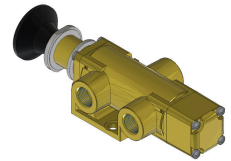

22 Spring Valley Rd.
Paramus, NJ 07652
(201) 843-2400
sales@versa-valves.com

Valve, 3-Way, Brass

VIZ-3401-LOVB-2B

Description

Versa V Series Directional Control Valve

The VERSA 1/2" brass V Series valves are suited for nearly all pneumatic directional control applications. The V Series is designed for trouble-

free performance even in the harshest environments. The integrity of design makes them adaptable to a maximum number of applications with a minimum number of components. This is possible through the modular approach to valve construction, which allows valve bodies and actuating devices to be interchanged end for end and valve for a valve in many cases. The modular approach to this valve design makes thousands of valve variations possible, allowing the customer to "build" his valve to fit his unique specifications.

Product Features

- Constructed of forged brass for long-lasting, corrosion-resistant strength. Functions without fail when exposed to mud, water, salt, grime, oils and chemicals
- Buna-N/nitrile rubber o-ring seals perform reliably with oil, fuel, and other chemicals over broad temperature range

100% Leak Tested • 10-Year Warranty

Specifications

Actuation	Palm Button-Lockout-Lock In One Position Detent
Function	3-way, 2-pos, NC
Port Size	Body Ported, 3/8" G Threads
Valve Pressure Range (PSI)	VAC-200 psi
Valve Pressure Range (BAR)	VAC-13.8 bar
Primary Flow	3.4 Cv
Media	Air - Inert Gas, Natural Gas
Temperature Range (F)	5°F to 200°F
Temperature Range (C)	-15°C to 93°C
Body & Internal Parts	Brass
Weight	3.750000