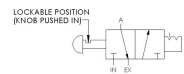

Description

Versa V Series Directional Control Valve

The VERSA 1/2" brass V Series valves are suited for nearly all pneumatic directional control applications. The V Series is designed for trouble-