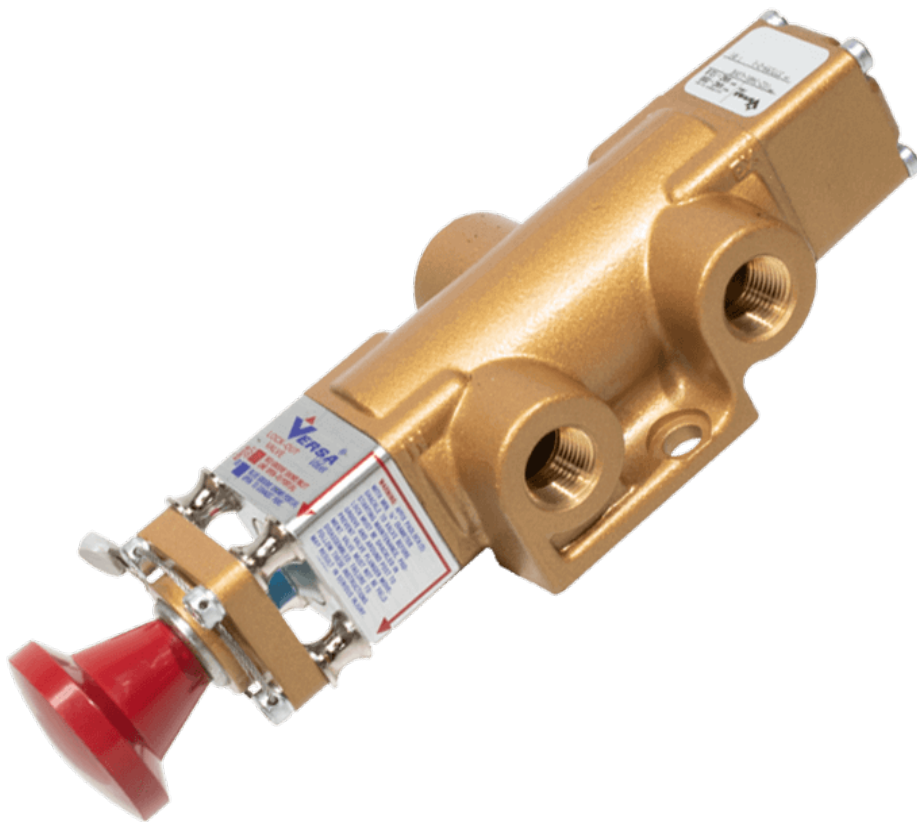

22 Spring Valley Rd.
Paramus, NJ 07652
(201) 843-2400
sales@versa-valves.com

Valve, 3-Way, Brass

VIZ-3401-LOVB-2B

Description

Versa V Series Directional Control Valve

The VERSA 1/2" brass V Series valves are suited for nearly all pneumatic directional control applications. The V Series is designed for trouble-

free performance even in the harshest environments. The integrity of design makes them adaptable to a maximum number of applications with a minimum number of components. This is possible through the modular approach to valve construction, which allows valve bodies and actuating devices to be interchanged end for end and valve for a valve in many cases. The modular approach to this valve design makes thousands of valve variations possible, allowing the customer to "build" his valve to fit his unique specifications.

Product Features

- Constructed of forged brass for long-lasting, corrosion-resistant strength. Functions without fail when exposed to mud, water, salt, grime, oils and chemicals
- Buna-N/nitrile rubber o-ring seals perform reliably with oil, fuel, and other chemicals over broad temperature range

100% Leak Tested • 10-Year Warranty

Specifications

Actuation	Palm Button-Lockout-Lock In One Position Detent
Function	3-way, 2-pos, NC
Port Size	Body Ported, 3/8" G Threads
Valve Pressure Range (PSI)	VAC-200 psi
Valve Pressure Range (BAR)	VAC-13.8 bar
Primary Flow	3.4 Cv
Media	Air - Inert Gas, Natural Gas
Temperature Range (F)	5°F to 200°F
Temperature Range (C)	-15°C to 93°C
Body & Internal Parts	Brass
Weight	3.750000