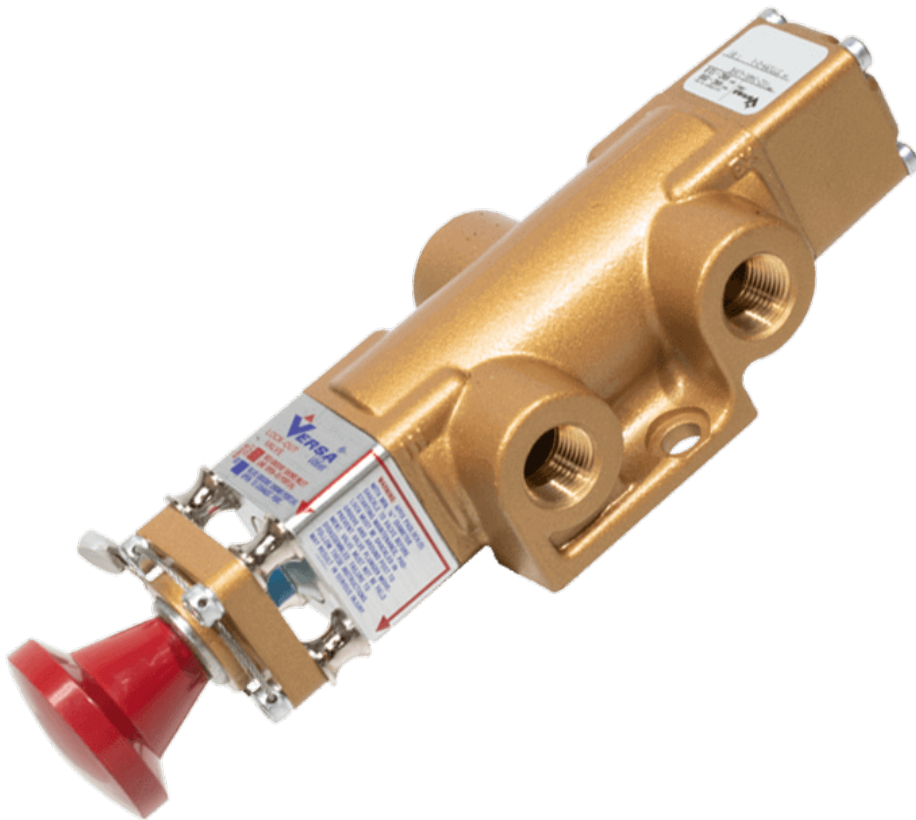

22 Spring Valley Rd.
Paramus, NJ 07652
(201) 843-2400
sales@versa-valves.com

Valve, 3-Way, Brass

VIZ-3401-LOVB

Specifications

Actuation	Palm Button-Lockout-Lock In One Position Detent
Function	3-way, 2-pos, NC
Port Size	Body Ported, 3/8" NPT
Valve Pressure Range (PSI)	VAC-200 psi
Valve Pressure Range (BAR)	VAC-13.8 bar
Primary Flow	3.4 Cv
Media	Air - Inert Gas, Natural Gas
Temperature Range (F)	5°F to 200°F
Temperature Range (C)	-15°C to 93°C
Body & Internal Parts	Brass
Weight	3.750000