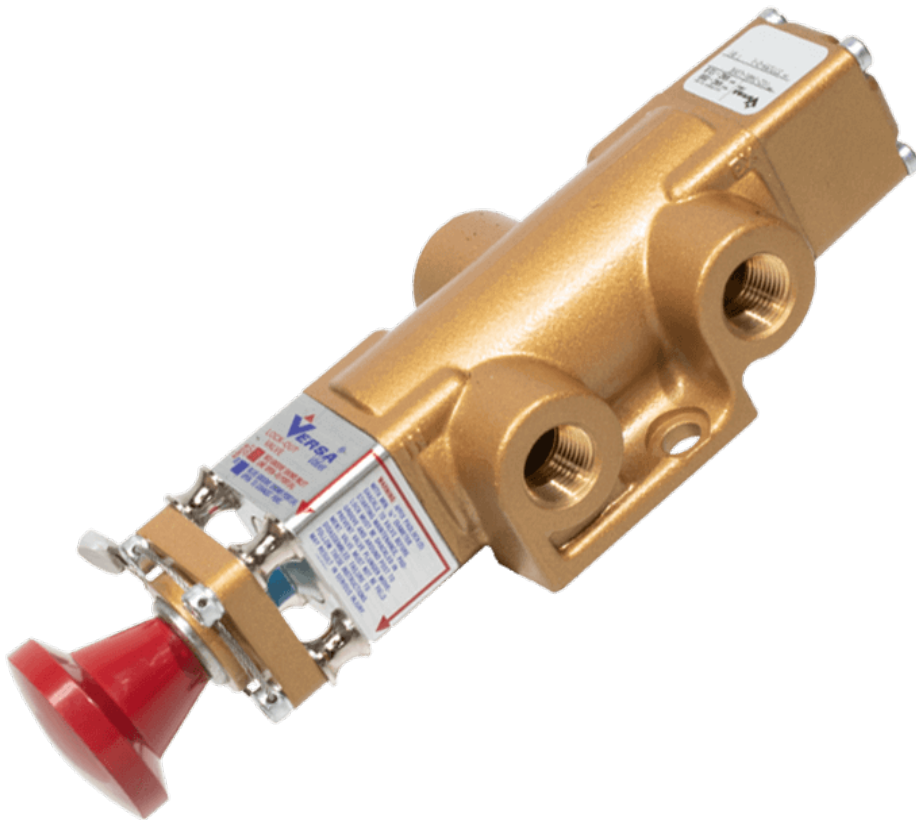

22 Spring Valley Rd.
Paramus, NJ 07652
(201) 843-2400
sales@versa-valves.com

Valve, 3-Way, Brass

VIZ-3401-LOVE

Specifications

Actuation	Palm Button-Lockout-Locks In Both Positions Detent
Function	3-way, 2-pos, NC
Port Size	Body Ported, 3/8" NPT
Valve Pressure Range (PSI)	VAC-200 psi
Valve Pressure Range (BAR)	VAC-13.8 bar
Primary Flow	3.4 Cv
Media	Air - Inert Gas, Natural Gas
Temperature Range (F)	5°F to 200°F
Temperature Range (C)	-15°C to 93°C
Body & Internal Parts	Brass
Weight	3.690000