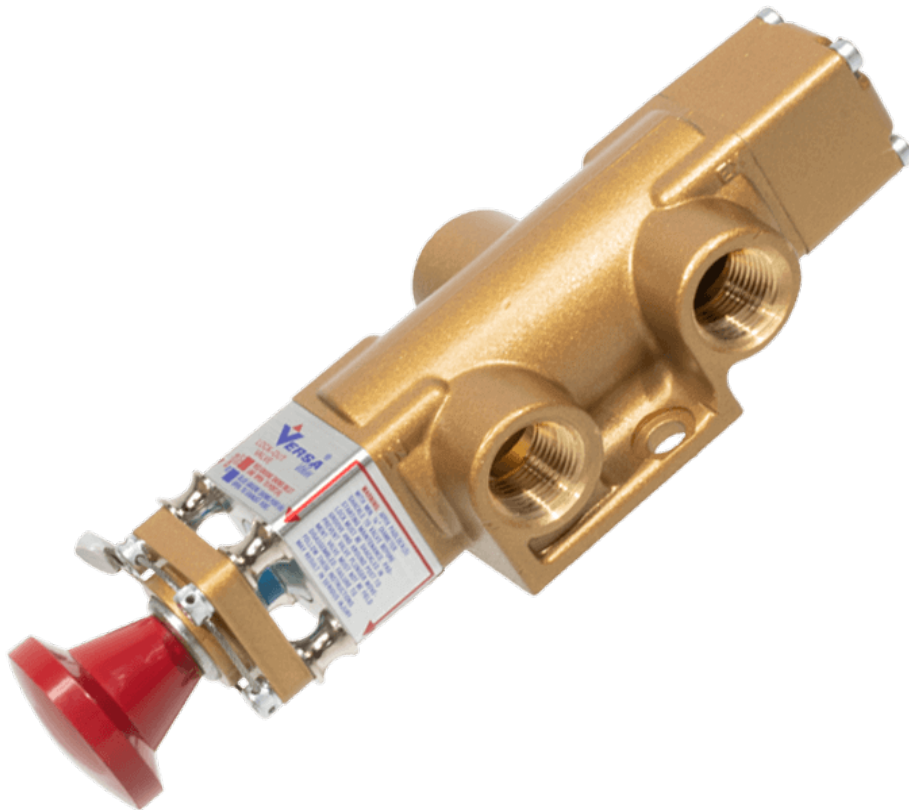

22 Spring Valley Rd.
Paramus, NJ 07652
(201) 843-2400
sales@versa-valves.com

Valve, 3-Way, Brass

VIZ-3501-LOVB

Specifications

Actuation	Palm Button-Lockout-Lock In One Position Detent
Function	3-way, 2-pos, NC
Port Size	Body Ported, 1/2" NPT
Valve Pressure Range (PSI)	VAC-200 psi
Valve Pressure Range (BAR)	VAC-13.8 bar
Primary Flow	4.0 Cv
Media	Air - Inert Gas, Natural Gas
Temperature Range (F)	5°F to 200°F
Temperature Range (C)	-15°C to 93°C
Body & Internal Parts	Brass
Weight	3.620000