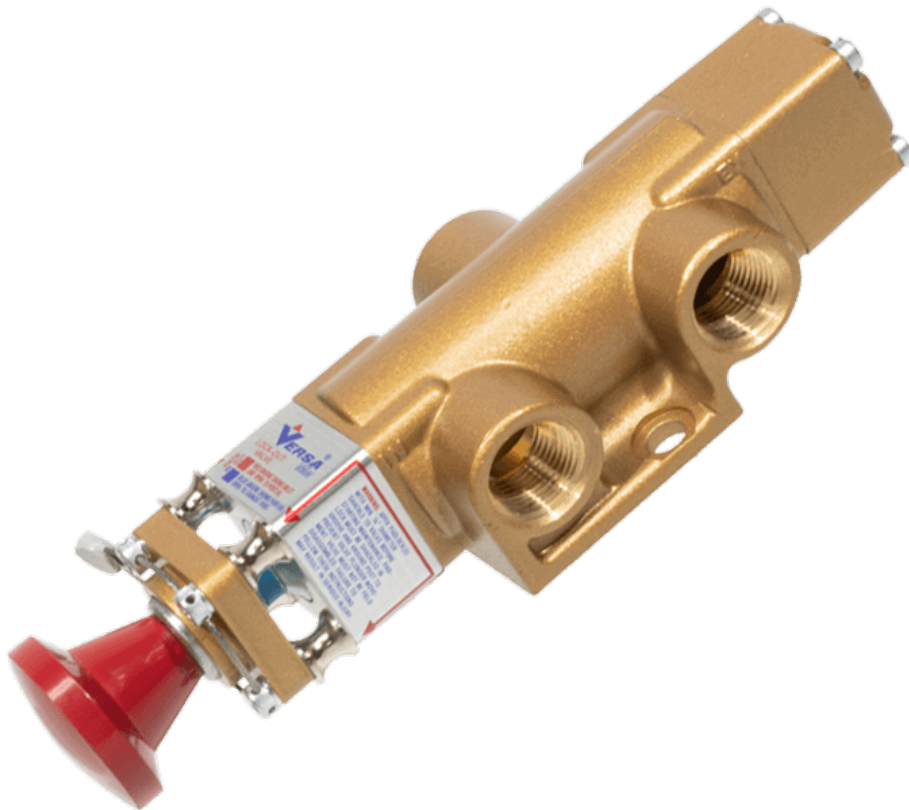

22 Spring Valley Rd.
Paramus, NJ 07652
(201) 843-2400
sales@versa-valves.com

Valve, 3-Way, Brass

VIZ-3501-LOVE-2B

Description

Versa V Series Directional Control Valve

The VERSA 1/2" brass V Series valves are suited for nearly all pneumatic directional control applications. The V Series is designed for trouble-

free performance even in the harshest environments. The integrity of design makes them adaptable to a maximum number of applications with a minimum number of components. This is possible through the modular approach to valve construction, which allows valve bodies and actuating devices to be interchanged end for end and valve for a valve in many cases. The modular approach to this valve design makes thousands of valve variations possible, allowing the customer to "build" his valve to fit his unique specifications.

Product Features

- Constructed of forged brass for long-lasting, corrosion-resistant strength. Functions without fail when exposed to mud, water, salt, grime, oils and chemicals
- Buna-N/nitrile rubber o-ring seals perform reliably with oil, fuel, and other chemicals over broad temperature range

100% Leak Tested • 10-Year Warranty

Specifications

Actuation	Palm Button-Lockout-Locks In Both Positions Detent
Function	3-way, 2-pos, NC
Port Size	Body Ported, 1/2" G Threads
Valve Pressure Range (PSI)	VAC-200 psi
Valve Pressure Range (BAR)	VAC-13.8 bar
Primary Flow	4.0 Cv
Media	Air - Inert Gas, Natural Gas
Temperature Range (F)	5°F to 200°F
Temperature Range (C)	-15°C to 93°C
Body & Internal Parts	Brass
Weight	3.690000