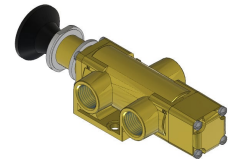

22 Spring Valley Rd.
Paramus, NJ 07652
(201) 843-2400
sales@versa-valves.com

Valve, 3-Way, Brass

VIZ-3501-LOVE-2B

Description

Versa V Series Directional Control Valve

The VERSA 1/2" brass V Series valves are suited for nearly all pneumatic directional control applications. The V Series is designed for trouble-

free performance even in the harshest environments. The integrity of design makes them adaptable to a maximum number of applications with a minimum number of components. This is possible through the modular approach to valve construction, which allows valve bodies and actuating devices to be interchanged end for end and valve for a valve in many cases. The modular approach to this valve design makes thousands of valve variations possible, allowing the customer to "build" his valve to fit his unique specifications.

Product Features

- Constructed of forged brass for long-lasting, corrosion-resistant strength. Functions without fail when exposed to mud, water, salt, grime, oils and chemicals
- Buna-N/nitrile rubber o-ring seals perform reliably with oil, fuel, and other chemicals over broad temperature range

100% Leak Tested • 10-Year Warranty

Specifications

Actuation	Palm Button-Lockout-Locks In Both Positions Detent
Function	3-way, 2-pos, NC
Port Size	Body Ported, 1/2" G Threads
Valve Pressure Range (PSI)	VAC-200 psi
Valve Pressure Range (BAR)	VAC-13.8 bar
Primary Flow	4.0 Cv
Media	Air - Inert Gas, Natural Gas
Temperature Range (F)	5°F to 200°F
Temperature Range (C)	-15°C to 93°C
Body & Internal Parts	Brass
Weight	3.690000