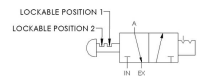

Description

Versa V Series Directional Control Valve

The VERSA 1/2" brass V Series valves are suited for nearly all pneumatic directional control applications. The V Series is designed for trouble-