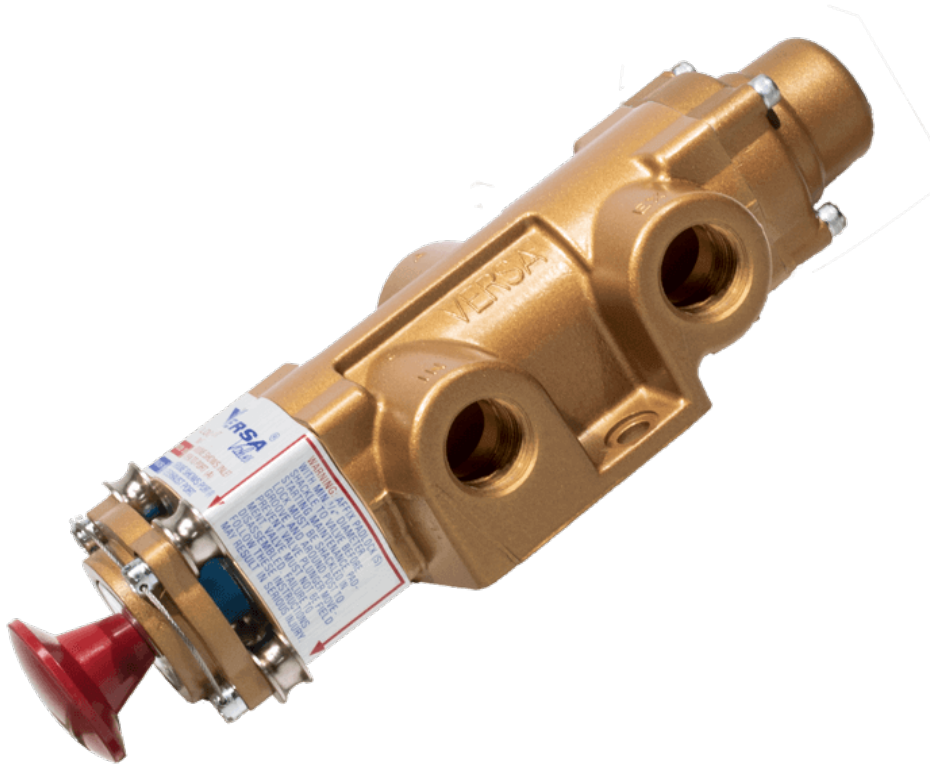

22 Spring Valley Rd.
Paramus, NJ 07652
(201) 843-2400
sales@versa-valves.com

Valve, 3-Way, Brass

VIZ-3601-LOVB

Specifications

Actuation	Palm Button-Lockout-Lock In One Position Detent
Function	3-way, 2-pos, NC
Port Size	Body Ported, 3/4" NPT
Valve Pressure Range (PSI)	VAC-200 psi
Valve Pressure Range (BAR)	VAC-13.8 bar
Primary Flow	9.7 Cv
Media	Air - Inert Gas, Natural Gas
Temperature Range (F)	5°F to 200°F
Temperature Range (C)	-15°C to 93°C
Body & Internal Parts	Brass
Weight	11.450000