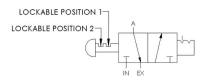

Description

Versa V Series Directional Control Valve

The VERSA 1" brass V Series valves are suited for nearly all pneumatic directional control applications. The V Series is designed for trouble-free