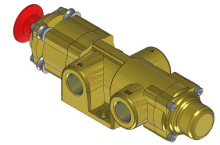

22 Spring Valley Rd.
Paramus, NJ 07652
(201) 843-2400
sales@versa-valves.com

Valve, 3-Way, Brass

VIZ-3601-LOVE-VP1

Description

Versa V Series Directional Control Valve

The VERSA 1" brass V Series valves are suited for nearly all pneumatic directional control applications. The V Series is designed for trouble-free

performance even in the harshest environments. The integrity of design makes them adaptable to a maximum number of applications with a minimum number of components. This is possible through the modular approach to valve construction, which allows valve bodies and actuating devices to be interchanged end for end and valve for a valve in many cases. The modular approach to this valve design makes thousands of valve variations possible, allowing the customer to "build" his valve to fit his unique specifications.

100% Leak Tested • 10-Year Warranty

Specifications

Actuation	Palm Button-Lockout-Locks In Both Positions Detent
Function	3-way, 2-pos, NC
Port Size	Body Ported, 3/4" NPT
Valve Pressure Range (PSI)	VAC-200 psi
Valve Pressure Range (BAR)	VAC-13.8 bar
Primary Flow	9.7 Cv
Media	Air - Inert Gas, Natural Gas
Temperature Range (F)	5°F to 300°F
Temperature Range (C)	-15°C to 149°C
Body & Internal Parts	Brass
Weight	11.380000