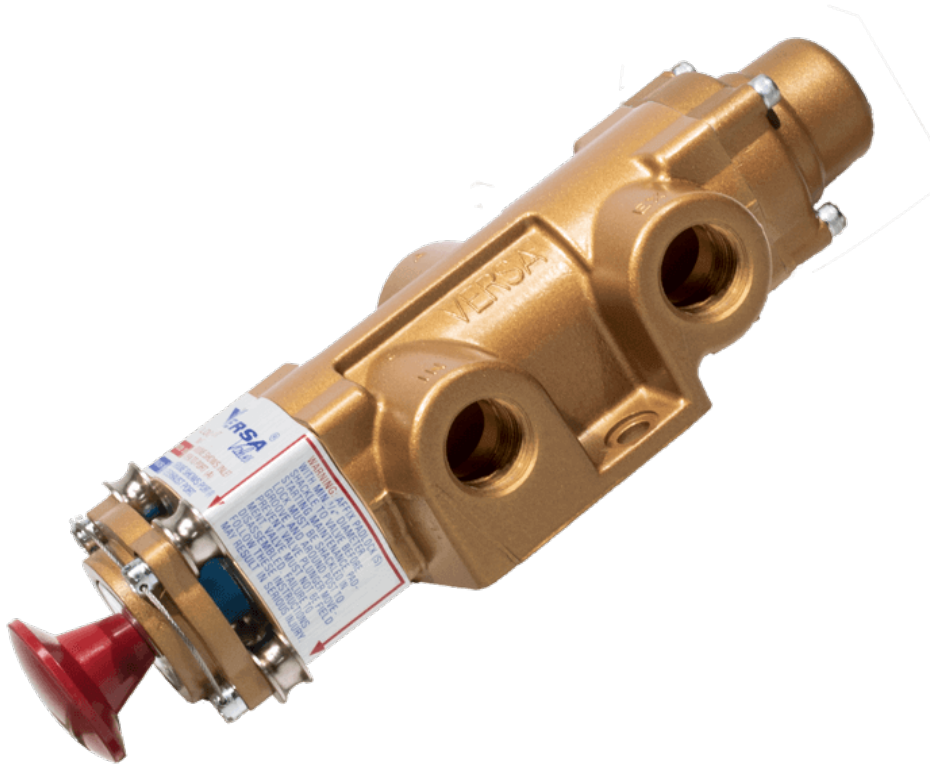

22 Spring Valley Rd.
Paramus, NJ 07652
(201) 843-2400
sales@versa-valves.com

Valve, 3-Way, Brass

VIZ-3601-LOVE-VP1

Description

Versa V Series Directional Control Valve

The VERSA 1" brass V Series valves are suited for nearly all pneumatic directional control applications. The V Series is designed for trouble-free

performance even in the harshest environments. The integrity of design makes them adaptable to a maximum number of applications with a minimum number of components. This is possible through the modular approach to valve construction, which allows valve bodies and actuating devices to be interchanged end for end and valve for a valve in many cases. The modular approach to this valve design makes thousands of valve variations possible, allowing the customer to "build" his valve to fit his unique specifications.

Product Features

- Constructed of forged brass for long-lasting, corrosion-resistant strength. Functions without fail when exposed to mud, water, salt, grime, oils and chemicals
- FKM o-ring seals perform reliably with exposure to hydrocarbons or highly corrosive fluids over a broad temperature range: equivalent to Viton®, Fluorel®

100% Leak Tested • 10-Year Warranty

Specifications

Actuation	Palm Button-Lockout-Locks In Both Positions Detent
Function	3-way, 2-pos, NC
Port Size	Body Ported, 3/4" NPT
Valve Pressure Range (PSI)	VAC-200 psi
Valve Pressure Range (BAR)	VAC-13.8 bar
Primary Flow	9.7 Cv
Media	Air - Inert Gas, Natural Gas
Temperature Range (F)	5°F to 300°F
Temperature Range (C)	-15°C to 149°C
Body & Internal Parts	Brass
Weight	11.380000